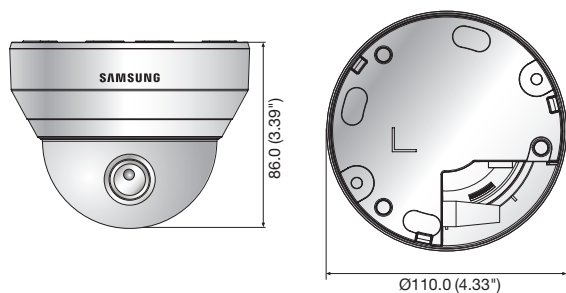

Dimensions

Unit : mm (inch)

Accessories (Optional)

SBP-301HM7 SBP-300LM SBP-300CM SBP-300WM1 SBP-300WM SBP-300B SBP-300PM SBP-300KM

SND-L6013RN/P

VIDEO	
Imaging Device	1/2.9" 2.19M CMOS
Total Pixels	2,000(H) x 1,121(V)
Effective Pixels	1,984(H) x 1,105(V)
Scanning System	Progressive
Min. Illumination	Color : 0.15Lux (1/30sec, F1.8), 0.003Lux (2sec, F1.8) B/W : 0Lux (IR LED on)
LENS	
Focal Length (Zoom Ratio)	3.6mm fixed
Max. Aperture Ratio	F1.8
Angular Field of View	H : 86.5° / V : 47.8° / D : 101.2°
Min. Object Distance	0.5m (1.64ft)
Lens Type	Fixed
Mount Type	Board type
PAN / TILT / ROTATE	
Pan / Tilt / Rotate Range	0° ~ 350° / 0° ~ 67° / 0° ~ 355°
OPERATIONAL	
IR Viewable Length	15m (49.21ft)
Camera Title	Off / On (Displayed up to 15 characters)
Day & Night	True Day & Night
Backlight Compensation	Off / BLC
Contrast Enhancement	SSDR (Samsung Super Dynamic Range) (Off / On)
Digital Noise Reduction	SSNR (Off / On)
Motion Detection	Off / On (4ea rectangular zones)
Privacy Masking	Off / On (6ea rectangular zones)
Gain Control	Off / Low / Middle / High
White Balance	ATW / AWC / Manual / Indoor / Outdoor
LDC (Lens Distortion Correction)	Off / On (5 levels with min / max)
Electronic Shutter Speed	Minimum / Maximum / Anti flicker
Flip / Mirror	Flip / Mirror / Hallway view
Intelligent Video Analytics	Motion detection with metadata, Tampering
Alarm Triggers	Motion detection, Tampering detection, SD card error, NAS error
Alarm Events	File upload via FTP and E-mail, Local storage recording at event, Notification via E-mail
NETWORK	
Ethernet	RJ-45 (10/100BASE-T)
Video Compression Format	H.264, MJPEG
Resolution	1920 x 1080, 1280 x 960, 1280 x 720, 1024 x 768, 800 x 600, 720 x 576, 640 x 480, 320 x 240
Max. Framerate	H.264 : Max. 30fps at all resolutions MJPEG : Max. 1fps at 1920 x 1080, 1280 x 960, 1280 x 720, 1024 x 768, Max. 15fps at other resolution
Video Quality Adjustment	H.264 : Target bitrate level control, MJPEG : Quality level control
Bitrate Control Method	H.264 : CBR or VBR, MJPEG : VBR
Streaming Capability	Multiple streaming (Up to 3 profiles)
Audio I/O	Built-in mic
Audio Compression Format	G.711 u-law / G.726 selectable G.726 (ADPCM) 8KHz, G.711 8KHz, G.726 : 16Kbps, 24Kbps, 32Kbps, 40Kbps
Audio Communication	Uni-directional audio
IP	IPv4, IPv6
Protocol	TCP/IP, UDP/IP, RTP(UDP), RTP(TCP), RTCP, RTSP, NTP, HTTP, HTTPS, SSL, DHCP, PPPoE, FTP, SMTP, ICMP, IGMP, SNMPv1/v2c/v3(MIB-2), ARP, DNS, DDNS, QoS, PIM-SM, UPnP, Bonjour
Security	HTTPS(SSL) login authentication, Digest login authentication IP address filtering, User access log, 802.1x authentication
Streaming Method	Unicast / Multicast
Max. User Access	6 users at unicast mode
Storage	micro SD/SDHC max. 32G, NAS - Motion images recorded in the SD memory card can be downloaded - Manual recording at local PC
Application Programming Interface	ONVIF Profile S, G, SUNAPI (HTTP API)
Webpage Language	English, French, German, Spanish, Italian, Chinese, Korean, Russian, Japanese, Swedish, Danish, Portuguese, Turkish, Polish, Czech, Rumanian, Serbian, Dutch, Croatian, Hungarian, Greek, Norwegian, Finnish
Web Viewer	Supported OS : Windows XP / VISTA / 7 / 8 / 8.1, MAC OS X 10.7 ~ 10.10 Supported Browser : Microsoft Internet Explorer (Ver. 8 ~ 11), Mozilla Firefox (Ver. 9 ~ 35), Google Chrome (Ver. 15 ~ 40), Apple Safari (Ver. 8.0.2(Mac OS X 10.10), 7.0.6(Mac OS X 10.9), 6.0.2 (Mac OS X 10.8, 10.7 only), 5.1.7) * Mac OS X only
Central Management Software	SmartViewer
ENVIRONMENTAL	
Operating Temperature / Humidity	-10°C ~ +55°C (+14°F ~ +131°F) / Less than 90% RH
Storage Temperature / Humidity	-30°C ~ +60°C (-22°F ~ +140°F) / Less than 90% RH
ELECTRICAL	
Input Voltage / Current	PoE (IEEE802.3af, Class2)
Power Consumption	Max. 5.9W
MECHANICAL	
Color / Material	Ivory / Plastic
Dimensions (WxH)	Ø110.0 x 86.0mm (Ø4.33" x 3.39")
Weight	250g (0.55 lb)