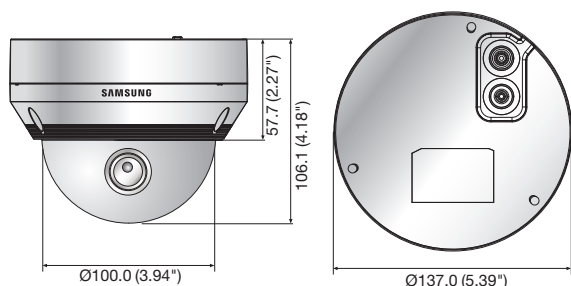

Dimensions

Unit : mm (inch)