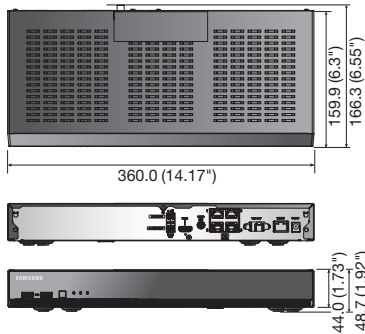

Dimensions

Unit : mm (inch)

SRN-473S