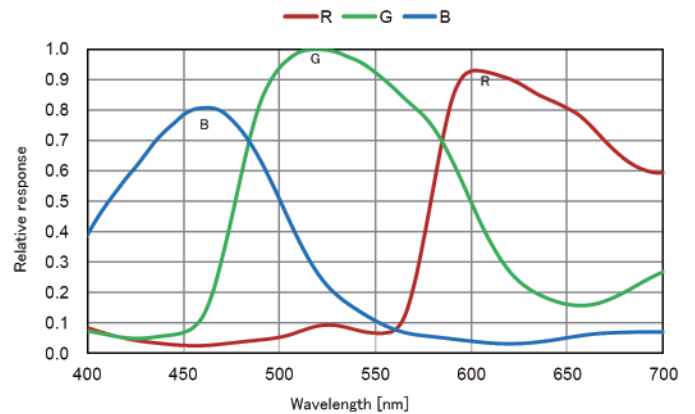

Features

- 1920(H) x 1080(V)
- 2.8 μ m x 2.8 μ m
- 60 FPS
- 1/2.8" Sensor
- C Mount
- 1080p
- HDMI(DVI) / BNC(SDI) Connector
- High Sensitivity • High Quality

Specifications

Model Numbers	: STC-HD203DV(DVI) STC-HD203SDI(SDI)	Line Marker	: Horizontal / Vertical Line Marker
Effective Pixels	: 1920(H) x 1080(V)	Shadow Mask	: Horizontal / Vertical Shadow Mask
Chip Size	: 8.5(H) x 7.3(V) mm	OSD	: OSD can be displayed through serial communication port
Pixel Cell Size	: 2.8(H) x 2.8 (V) μ m	Pixel Defect	: Max. 1024 Pixels
Scanning Method	: Progressive	Correction	
Min. Scene	: TBD Lux	Video Output	: HDMI Connector(DVI) BNC Connector(SDI)
Illumination		Power Input	: 12V Power Jack
Frame Rate	: • DVI 1080P60 / 59.94 / 50 / 30 / 29.97 / 25 720P60 / 59.94 / 50 • SDI 3G-SDI : 1080P60 / 59.94 / 50 HD-SDI : 1080P30 / 29.97 / 25 720P60 / 59.94 / 50	Consumption	: TBD
ALC	: Electronic Shutter / AGC Linked	External Control	: 3.5 Φ stereo jack with SW board
Electronic Shutter	: \sim 1/10,000 s	Input Voltage	: +9 ~ +15Vdc (Typical : +12Vdc)
Gain	: TBD	Dimensions	: 40(W) x 40(H) x 48.9(D) mm (excluding connector)
Gamma	: 1.0 / 0.45 / Manual	Optical Filter	: IR cut filter, with Optical low pass filter
White Balance	: Auto / Manual / Push to Set	Lens Mount	: C Mount
Mirror Image	: Normal / Horizontal Flip / Vertical Flip Vertical & Horizontal Flip	Compliance	: RoHS Compliant
Freeze Image	: Live Video / Image Freeze		

Dimensions

STC-HD203DV

STC-HD203SDI

Spectral Sensitivity

※Specifications and subject to change without notice.