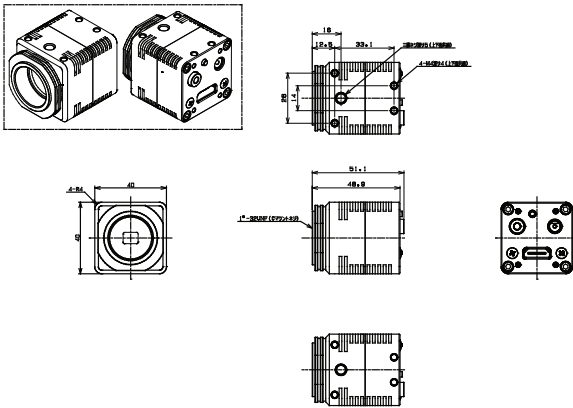

Specifications

Model Numbers	: STC-HD203DV(DVI) STC-HD203SDI(SDI)	Line Marker	: Horizontal / Vertical Line Marker
Effective Pixels	: 1920(H) x 1080(V)	Shadow Mask	: Horizontal / Vertical Shadow Mask
Chip Size	: 8.5(H) x 7.3(V) mm	OSD	: OSD can be displayed through serial communication port
Pixel Cell Size	: 2.8(H) x 2.8 (V) μm	Pixel Defect	: Max. 1024 Pixels
Scanning Method	: Progressive	Correction	
Min. Scene	: TBD Lux	Video Output	: HDMI Connector(DVI) BNC Connector(SDI)
Illumination		Power Input	: 12V Power Jack
Frame Rate	: • DVI 1080P60 / 59.94 / 50 / 30 / 29.97 / 25 720P60 / 59.94 / 50 • SDI 3G-SDI : 1080P60 / 59.94 / 50 HD-SDI : 1080P30 / 29.97 / 25 720P60 / 59.94 / 50	Consumption	: TBD
ALC	: Electronic Shutter / AGC Linked	External Control	: 3.5Φ stereo jack with SW board
Electronic Shutter	: $\sim$ 1/10,000 s	Input Voltage	: +9 ~ +15Vdc (Typical : +12Vdc)
Gain	: TBD	Dimensions	: 40(W) x 40(H) x 48.9(D) mm (excluding connector)
Gamma	: 1.0 / 0.45 / Manual	Optical Filter	: IR cut filter, with Optical low pass filter
White Balance	: Auto / Manual / Push to Set	Lens Mount	: C Mount
Mirror Image	: Normal / Horizontal Flip / Vertical Flip Vertical & Horizontal Flip	Compliance	: RoHS Compliant
Freeze Image	: Live Video / Image Freeze		

Dimensions

STC-HD203DV