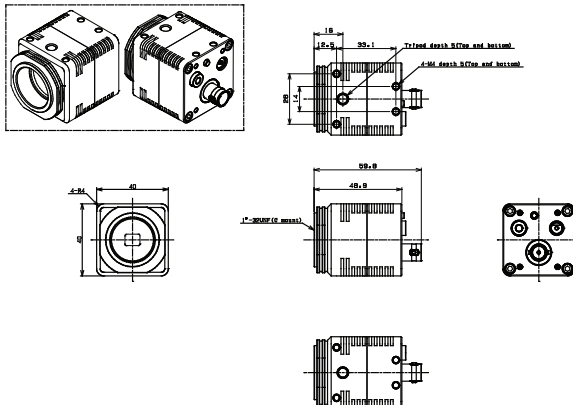

Features

- 1920(H) x 1080(V)
- 2.8 μ m x 2.8 μ m
- 60 FPS
- 1/2.8" Sensor
- C Mount
- 1080p
- HDMI(DVI) / BNC(SDI) Connector
- High Sensitivity • High Quality

Specifications

Model Numbers	: STC-HD203DV(DVI) STC-HD203SDI(SDI)	Line Marker	: Horizontal / Vertical Line Marker
Effective Pixels	: 1920(H) x 1080(V)	Shadow Mask	: Horizontal / Vertical Shadow Mask
Chip Size	: 8.5(H) x 7.3(V) mm	OSD	: OSD can be displayed through serial communication port
Pixel Cell Size	: 2.8(H) x 2.8 (V) μ m	Pixel Defect	: Max. 1024 Pixels
Scanning Method	: Progressive	Correction	
Min. Scene	: TBD Lux	Video Output	: HDMI Connector(DVI) BNC Connector(SDI)
Illumination		Power Input	: 12V Power Jack
Frame Rate	: • DVI 1080P60 / 59.94 / 50 / 30 / 29.97 / 25 720P60 / 59.94 / 50 • SDI 3G-SDI : 1080P60 / 59.94 / 50 HD-SDI : 1080P30 / 29.97 / 25 720P60 / 59.94 / 50	Consumption	: TBD
ALC	: Electronic Shutter / AGC Linked	External Control	: 3.5 Φ stereo jack with SW board
Electronic Shutter	: \sim 1/10,000 s	Input Voltage	: +9 ~ +15Vdc (Typical : +12Vdc)
Gain	: TBD	Dimensions	: 40(W) x 40(H) x 48.9(D) mm (excluding connector)
Gamma	: 1.0 / 0.45 / Manual	Optical Filter	: IR cut filter, with Optical low pass filter
White Balance	: Auto / Manual / Push to Set	Lens Mount	: C Mount
Mirror Image	: Normal / Horizontal Flip / Vertical Flip Vertical & Horizontal Flip	Compliance	: RoHS Compliant
Freeze Image	: Live Video / Image Freeze		

Dimensions

STC-HD203DV

STC-HD203SDI

Spectral Sensitivity

※Specifications and subject to change without notice.