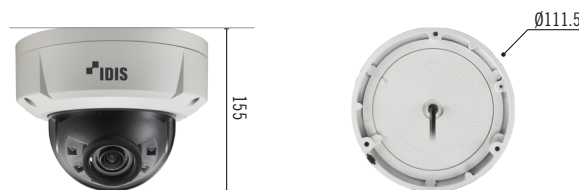

DIMENSIONS

(Unit - mm)