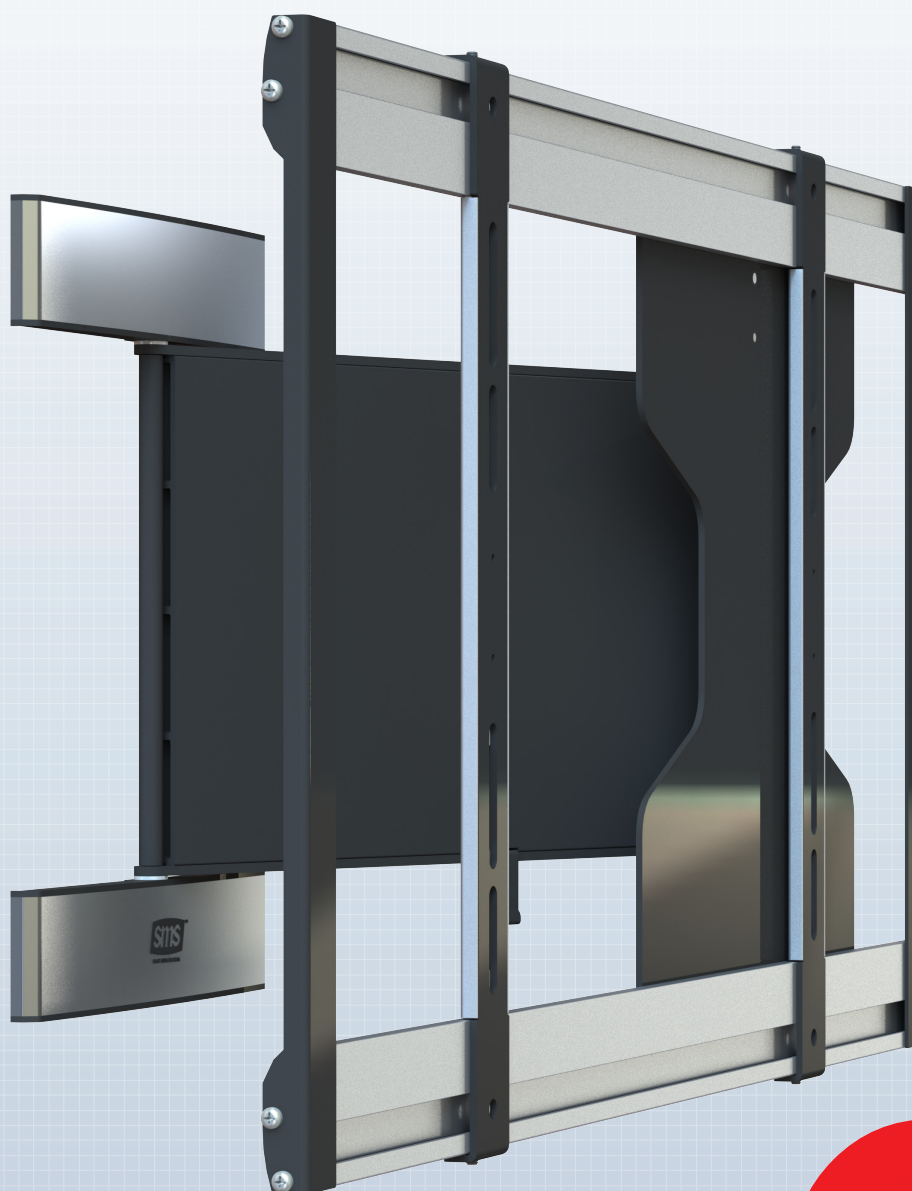

SMS SLIM SWING

Perfect for
LED

Looks thin, flexes deep.

Its many settings and its close-to-the-wall mounting make this bracket ideal for anyone who wants flexibility and grace for thin displays, at the office or in the living room. The extensive use of aluminium in its design emphasises its grace. The ability to rotate left and right with a 180° swivel ensures that the display

is at the perfect viewing angle. The bracket extends from the wall by only 33 mm and is delivered largely preassembled, making it easy to install. For displays of size 32-46".
Finish: silver/black.

INFO

- Finish: Silver/black.
- Maximum load: 20 kg.
- VESA: 200 x 200-600 x 400 mm.
- Recommended display size: 32-46".
- Weight: 5 kg.
- Can be swivelled: The display can be tilted +/-90°.
- Hole sizes: M4, M5, M6, M8.
- Fine adjustment: 4°.
- Maximum display depth: 50 mm.
- Distance from wall: extends only 33 mm from the wall when in its retracted position.

ART. NO.
FS041025

DESCRIPTION
SMS Slim Swing

NOTE:

It may not be possible to mount displays with contacts facing directly backwards on this bracket.