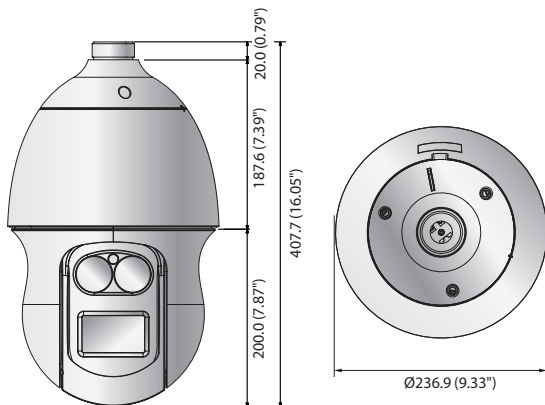

# XNP-6370RH

2M 37x Network IR PTZ Dome Camera

## Key Features

- Max. 2megapixel (1920 x 1080) resolution
- 16 : 9 Full HD (1080p) resolution support
- 6 ~ 222mm (37x), 16x digital zoom
- H.265, H.264, MJPEG codec
- Multiple streaming
- WiseStream support
- Max. IR viewable length : 350m
- Day & Night (ICR), WDR (120dB)
- Auto tracking, Intelligent video analytics
- SD/SDHC/SDXC memory slot, Bi-directional audio support
- IP66, IK10

## Dimensions

Unit : mm (inch)