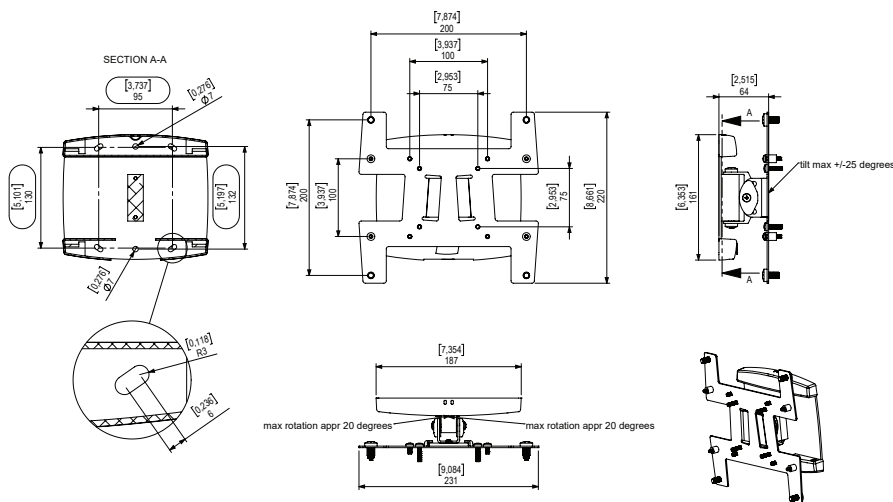

SMS ICON WL ST

Need some more variation?

The SMS Icon WL ST is a small and smart wall bracket that adds a lot of possibilities to your display. It can make your display swivel and tilt in almost any direction. It can carry displays up to 12 kg. The SMS Icon WL ST has a compact design that will keep your display close to the wall - a neat solution for a neat display. Choose black or anthracite grey to match room and equipment.

▲ TECHNICAL DRAWING (INCH/MM)

C181U004-1A..C181U004-2A ICON WL ST

▲ INFO

Finish: Black or Anthracite Grey.

Max load weight: 12 kg

VESA standard: 75 x 75 - 200 x 200 mm

Tilt/Swivel: the display can be tilted +/- 25° and swiveled +/- 30°, depending on size of the display.

▲ SIMPLE ORDERING

ART. NO.

C181U004-1A Icon WL ST Black

C181U004-2A Icon WL ST Anthracite Grey