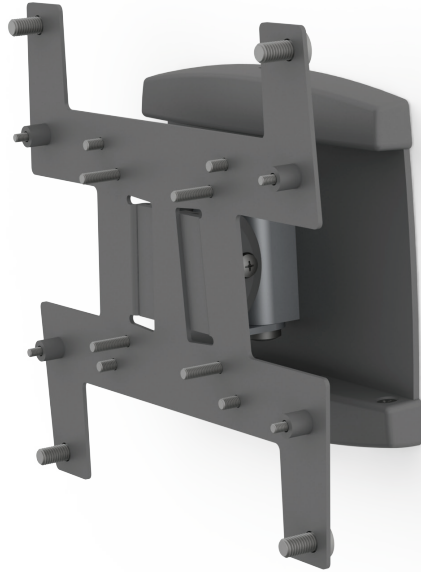

SMS ICON WL ST

Need some more variation?

The SMS Icon WL ST is a small and smart wall bracket that adds a lot of possibilities to your display. It can make your display swivel and tilt in almost any direction. It can carry displays up to 12 kg. The SMS Icon WL ST has a compact design that will keep your display close to the wall - a neat solution for a neat display. Choose black or anthracite grey to match room and equipment.

▲ TECHNICAL DRAWING (INCH/MM)

C181U004-1A..C181U004-2A ICON WL ST

▲ INFO

Finish: Black or Anthracite Grey.

Max load weight: 12 kg

VESA standard: 75 x 75 - 200 x 200 mm

Tilt/Swivel: the display can be tilted +/- 25° and swiveled +/- 30°, depending on size of the display.

▲ SIMPLE ORDERING

ART. NO.

C181U004-1A Icon WL ST Black

C181U004-2A Icon WL ST Anthracite Grey