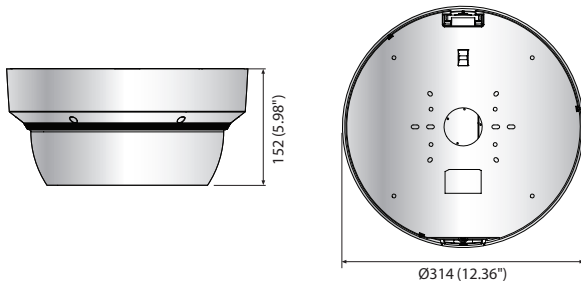

# PNM-9081VQ

20Megapixel Multi-directional 360° Camera

## Key Features

- 4ea x 2560 x 1920 resolution (Max. 20MP)
- 4ea x 3.6 ~ 9.4mm (2.6x) motorized varifocal lens
- 4ea x Max. 30fps@5M (H.265, H.264)
- Digital Image Stabilization with Built-in Gyro Sensor
- H.265, H.264, MJPEG Codec Supported
- Day & Night (ICR), WDR (120dB)
- Motion detection, Tampering, Advanced Video Analytics
- SD / SDHC / SDXC Memory slot, WiseStreamII Support

## Dimensions

Unit : mm (inch)