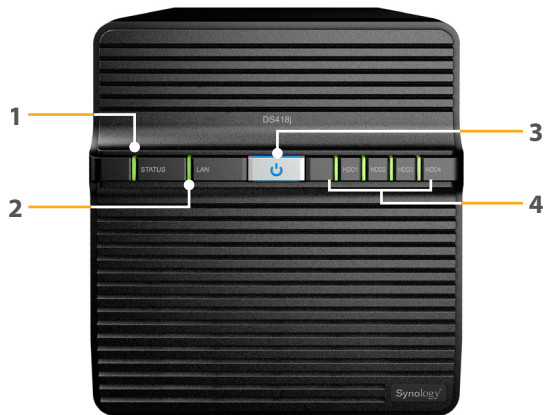

## Highlights

- Powerful entry-level 4-bay NAS for home and personal usage
- 64-bit dual-core 1.4GHz processor
- 1 GB DDR4 memory, twice the size of its predecessor
- Over 112 MB/s sequential reading throughput and 108 MB/s sequential writing throughput<sup>1</sup>
- Over 112 MB/s encrypted sequential reading throughput and 87 MB/s encrypted sequential writing throughput<sup>1</sup>
- Over 40 TB raw single volume capacity
- Supports up to 16 IP cameras
- Brightness adjustable front LED indicators

## Energy Efficient with Cool and Quiet Design

Synology DS418j is designed with energy efficiency in mind. Compared with its average PC counterpart, Synology DS418j consumes relatively little power at 21.22 watts while accessing and 8.97 watts when hard drive hibernation is enabled. The scheduled power on/off feature further reduces power consumption and operation cost.

### Effective Sync & Backup Solution

Synology DS418j can serve as a centralized backup destination, allowing you to back up files from multiple devices via Cloud Station Backup

## Hardware Overview

Front

Rear

1	Status indicator	2	LAN indicator	3	Power button and indicator	4	Drive status indicator
5	1GbE RJ-45 port	6	Power port	7	Kensington Security Slot	8	Fan
9	USB 3.0 port	10	Reset button				