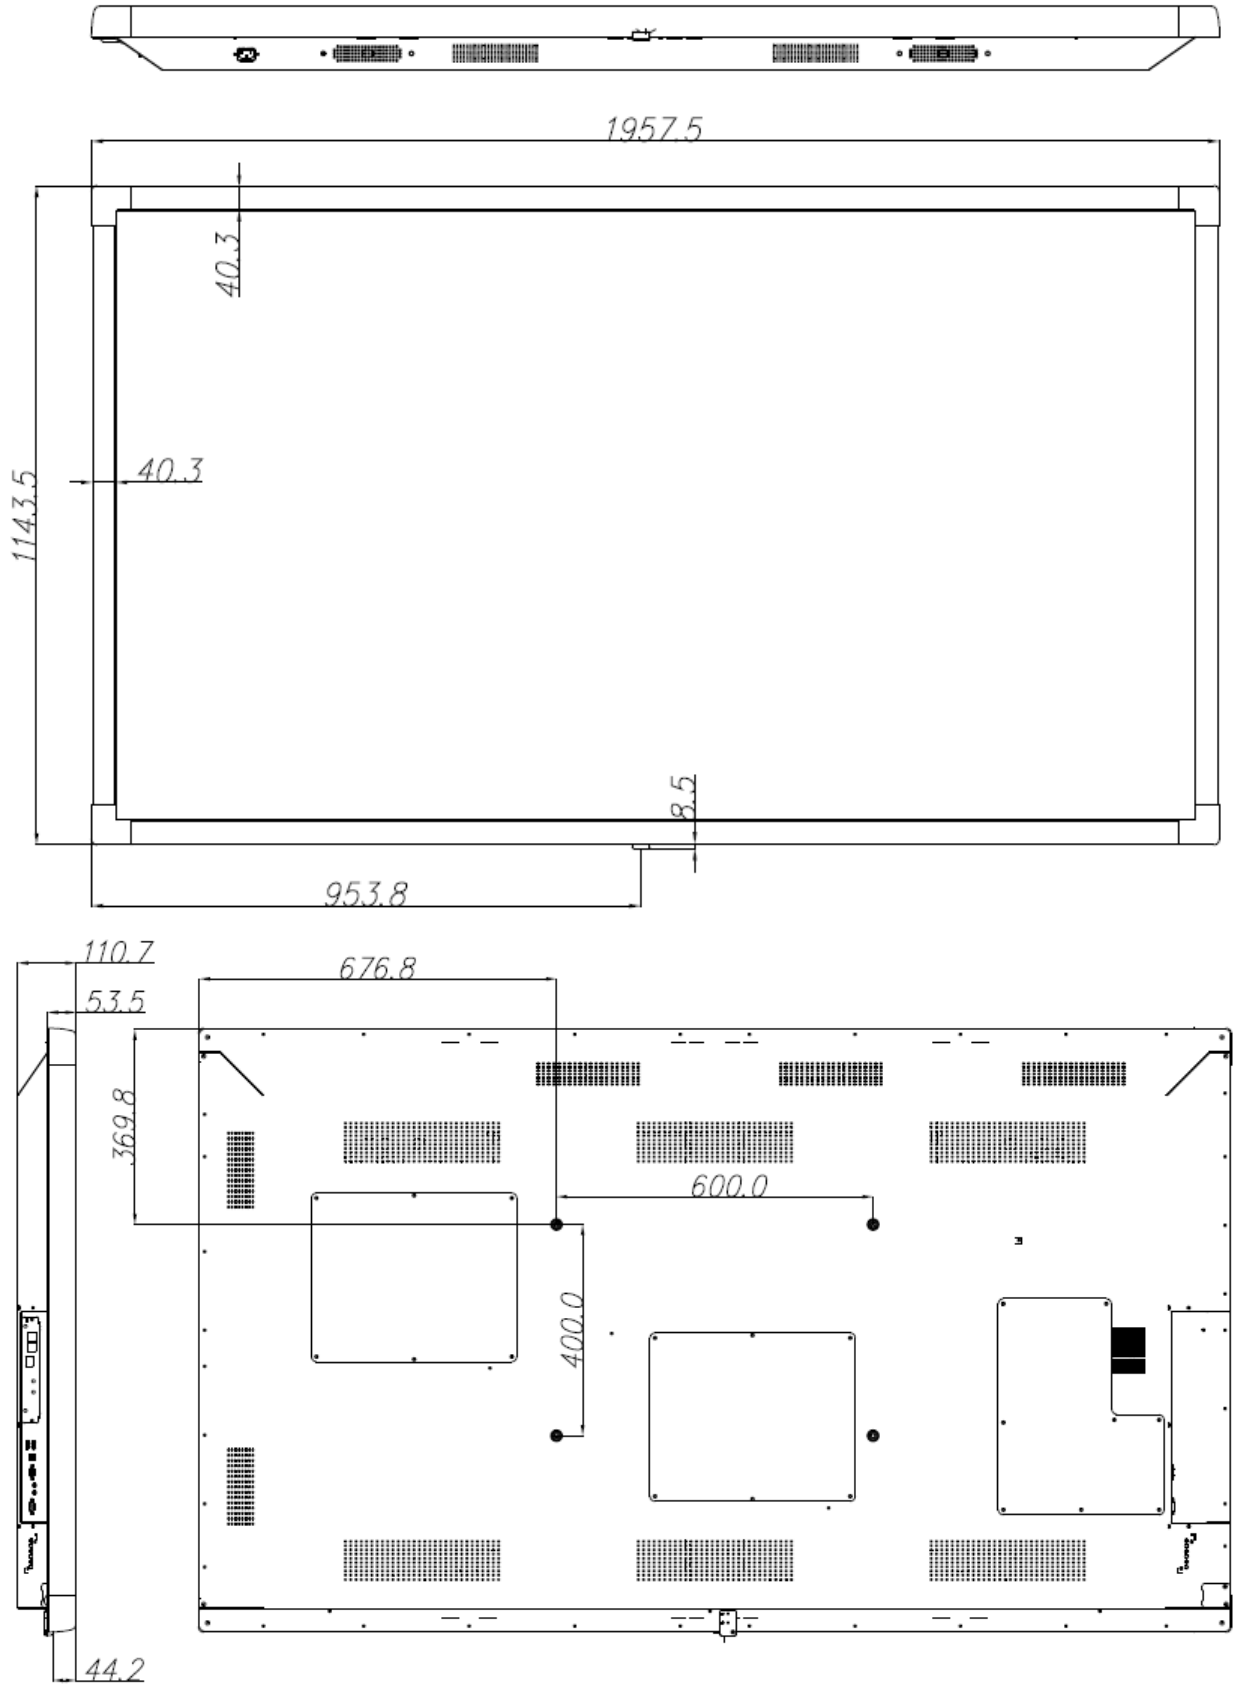

DESIGN

© Copyright VESTEL Company. All rights reserved.
Passing on and copying of this document, use and communication of its contents not permitted without written permission from VESTEL.