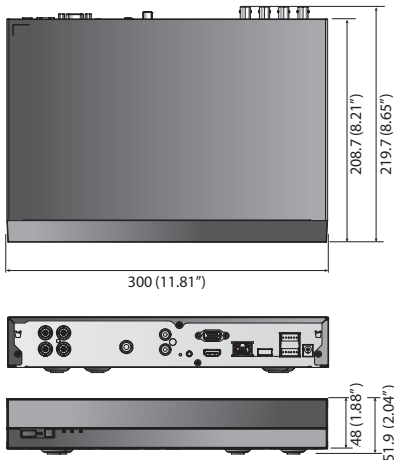

Dimensions

Unit : mm (inch)

HRD-440