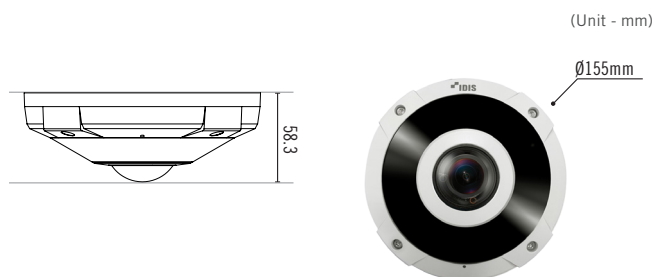

## DC-Y3C14WRX

- Easy installation with DirectIP NVR
- 12MP Sensor / 9.6MP (3200 x 3008) resolution
- Fixed-focal lens (f=1.98mm)
- micro SD / SDHC / SDXC, Smart Failover
- Two-way audio
- Alarm in / out
- IK10 / IP67 supports
- PoE (IEEE 802.3af Class 3), 12VDC
- Day and night (ICR)
- True wide dynamic range (WDR)
- IR LED (Distance : 15m)
- Various viewing composition, 6 dewarping view modes
- Supports ONVIF

### DIMENSIONS