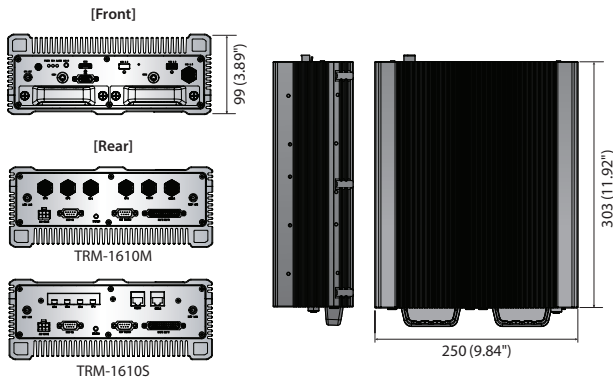

# TRM-1610M/1610S

16CH Mobile Network Video Recorder

## Key Features

- Up to 16CH 12megapixel supported
- H.265, H.264, MJPEG codec supported
- WiseStream support
- SUNAPI / ONVIF camera recording
- Max. 128Mbps recording
- Plug & play by 4 PoE / PoE+ ports
- M12 connector (TRM-1610M)
- 2 SATA (Front-swap)
  - Max. 2TB (HDD, Non-RAID mode)
  - Max. 4TB (SSD, Non-RAID mode)
- RAID 1 support

## Dimensions

Unit : mm (inch)