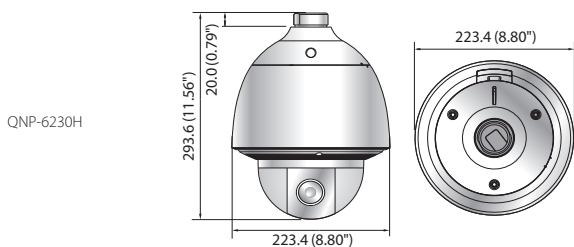

Dimensions

Unit : mm (inch)

QNP-6230H