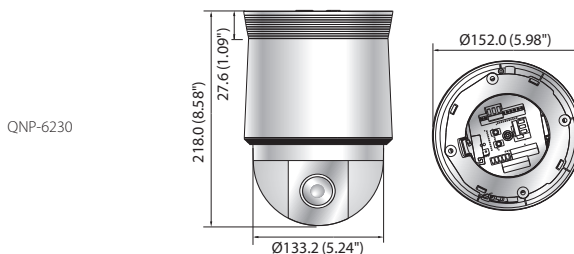

QNP-6230H/6230

2M 23x Network PTZ Dome Camera

Key Features

- Max. 2MP (1920 x 1080) resolution
- H.265, H.264, MJPEG codec support
- Multiple streaming, WiseStreamII support
- Day & Night (ICR), WDR (120dB)
- DIS with Built-in Gyro sensor
- Tamepring, Motion detection
- Memory slot (Max. 256GB)
- IP66, IK10 (QNP-6230H), IK10 (QNP-6230 + SHP-3701H only)

Dimensions

Unit : mm (inch)

QNP-6230

Accessories (Optional)