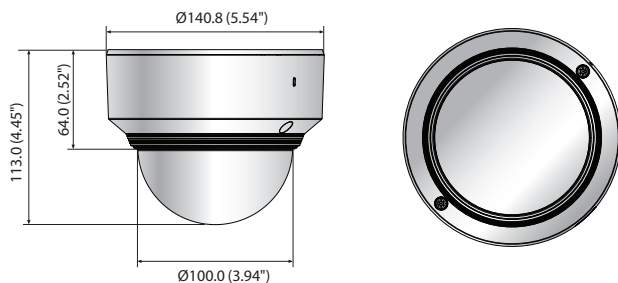

Dimensions

Unit : mm (inch)

XND-L6080R/L6080RV	
VIDEO	
Imaging Device	1/2.8" 2M CMOS
Total Pixels	1,945(H) x 1,109(V) 2.16M
Effective Pixels	1,945(H) x 1,097(V) 2.13M
Scanning System	Progressive Scan
Min. Illumination	Color : 0.1Lux, B/W : 0Lux (IR LED on)
S / N Ratio	50dB
Video Out	CVBS : 1.0Vpp / 75Ω composite, 720 x 480(N), 720 x 576(P), for installation USB : micro USB type B, 1280 x 720 for installation
LENS	
Focal Length (Zoom Ratio)	3.2~10mm (3.1x) motorized varifocal
Max. Aperture Ratio	F1.6(Wide) ~ F2.9(Tele)
Angular Field of View	H : 109.0°(Wide) ~ 33.2°(Tele) / V : 57.4°(Wide) ~ 18.7°(Tele) / D : 132.0°(Wide) ~ 38.0°(Tele)
Min. Object Distance	0.5m (1.64ft)
Focus Control	Simple focus (Motorized V/F) / Manual, Remote control via network (Manual, Simple focus)
Lens / Mount Type	DC auto iris / Board-in type
PAN / TILT / ROTATE	
Pan / Tilt / Rotate Range	0° ~ 354° / 0° ~ 67° / 0° ~ 355°
OPERATIONAL	
IR Viewable Length	20m (65.62ft)
Camera Title	Off / On (Displayed up to 85 characters) - W/W : English / Numeric / Special characters - China : English / Numeric / Special / Chinese characters - Common : Multi-line (Max. 5), Color (Gray / Green / Red / Blue / Black / White), Transparency, Auto scale by resolution
Day & Night	Auto (ICR) / Color / B/W / External / Schedule
Backlight Compensation	Off / BLC / HLC (Masking / Dimming), WDR
Wide Dynamic Range	120dB
Contrast Enhancement	SSDR (Off / On)
Digital Noise Reduction	SSNRV (2D + 3D noise filter) (Off / On)
Digital Image Stabilization	Off / On
Defog	Off / Auto (Input from fog detection) / Manual
Motion Detection	Off / On (8ea, 8point polygonal zones), Handover
Privacy Masking	Off / On (32ea, polygonal zones) - Color : Gray / Green / Red / Blue / Black / White - Mosaic
Gain Control	Off / Low / Middle / High
White Balance	ATW / AWC / Manual / Indoor / Outdoor (Included mercury & Sodium)
Contrast	Level adjustment
LDC (Lens Distortion Correction)	Off / On (5 levels with min / max)
Electronic Shutter Speed	Minimum / Maximum / Anti flicker (2 ~ 1/12,000sec)
Digital PTZ	24x, Digital PTZ (Preset, Group)
Flip / Mirror	Off / On, Hallway view : 90° / 270°
Video Analytics	Tampering, Defocus detection, Motion detection
Alarm Triggers	Motion detection, Video analytics, Network disconnect
Alarm Events	File upload via FTP, E-mail, Notification via E-mail, Local storage (SD/SDHC/SDXC) or NAS recording at event triggers
Pixel Counter	Support
NETWORK	
Ethernet	RJ-45 (10/100BASE-T)
Video Compression Format	H.265 / H.264 (MPEG-4 part 10/AVC) : Main / Baseline / High, MJPEG
Resolution	1920 x 1080, 1280 x 1024, 1280 x 960, 1280 x 720, 1024 x 768, 800 x 600, 800 x 448, 720 x 576, 720 x 480, 640 x 480, 640 x 360, 320 x 240
Max. Framerate	H.265 / H.264 : Max. 60fps at all resolutions, MJPEG : Max. 30fps
Smart Codec	Manual mode (Area-based : 5ea)
WiseStream II	Support
Video Quality Adjustment	H.265 / H.264, MJPEG : Target Bitrate Level Control
Bitrate Control Method	H.265 / H.264 : CBR or VBR, MJPEG : VBR
Streaming Capability	Multiple streaming (Up to 5 profiles)
IP	IPv4, IPv6
Protocol	TCP/IP, UDP/IP, RTP(UDP), RTP(TCP), RTSP, RTSP, NTP, HTTP, HTTPS, SSL/TLS, DHCP, PPPoE, FTP, SMTP, ICMP, IGMP, SNMPv1/v2c/v3(MIB-2), ARP, DNS, DDNS, QoS, UPnP, Bonjour
Security	HTTPS(SSL) login authentication, Digest login authentication, IP address filtering, User access log, 802.1X authentication (EAP-TLS, EAP-LEAP)
Streaming Method	Unicast / Multicast
Max. User Access	20 users at unicast mode
Edge Storage	SD/SDHC/SDXC 1slot (up to 256GB) - Motion images recorded in the SD/SDHC/SDXC memory card can be downloaded. NAS (Network Attached Storage), Local PC for instant recording
Application Programming Interface	ONVIF profile S/G, SUNAPI (HTTP API), Wisenet Open Platform
Webpage Language	English, Korean, Chinese, French, Italian, Spanish, German, Japanese, Russian, Swedish, Portuguese, Czech, Polish, Turkish, Dutch, Hungarian, Greek
Web Viewer	Supported OS : Windows 7, 8.1, 10, Mac OS X 10.10, 10.11, 10.12 Supported Browser : Google Chrome 63, MS Edge 41, MS Internet Explorer 11, Mozilla Firefox 57 (Window 64bit only), Apple Safari 11 (Mac OS X only)
Central Management Software	SmartViewer, SSM
ENVIRONMENTAL	
Operating Temperature / Humidity	-10°C ~ +55°C (-14°F ~ +131°F) / Less than 90% RH
Storage Temperature / Humidity	-50°C ~ +60°C (-58°F ~ +140°F) / Less than 90% RH
Ingress Protection / Vandal Resistance	IK08
ELECTRICAL	
Input Voltage / Current	PoE(IEEE802.3af, Class3)
Power Consumption	Max. 8W, Typical 4W
MECHANICAL	
Color / Material	Ivory (NCS S 0502-Y) / Plastic (XND-L6080R), Ivory (NCS S 0502-Y) / Aluminum (XND-L6080RV)
Dimensions (WxH)	Ø140.8 x 113.0mm (Ø5.54" x 4.45")
Weight	580g (1.28 lb) (XND-L6080R), 690g (1.52 lb) (XND-L6080RV)