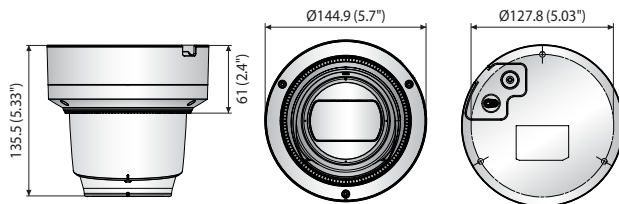

## Key Features

- Max. 2Megapixel (1920 x 1080) resolution
- 3.2~10mm (3.1x) motorized varifocal lens
- 0.2Lux@F1.6 (Color), 0Lux (B/W)
- Max. 30fps@2MP (H.265 / H.264)
- H.265, H.264, MJPEG codec support, Multiple streaming
- Day & Night, WDR (120dB)
- Tampering, Motion detection, Defocus detection
- Micro SD / SDHC / SDXC memory slot (Max. 128GB)
- Hallway view, WiseStream support
- IR Viewable length 30m
- LDC, PoE / 12V DC

## Dimensions

Unit : mm (inch)