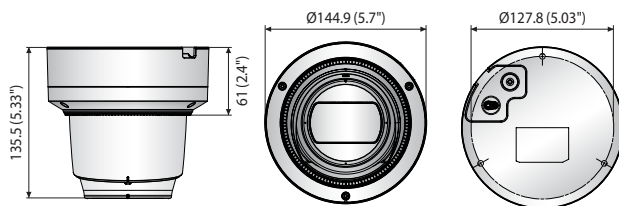

## Key Features

- Max. 4Megapixel (2592 x 1520) resolution
- 3.2~10mm (3.1x) motorized varifocal lens
- 0.2Lux@F1.6 (Color), 0Lux (B/W)
- Max. 20fps@4MP (H.265 / H.264), 30fps@2MP
- H.265, H.264, MJPEG codec support, Multiple streaming
- Day & Night, WDR (120dB)
- Tampering, Motion detection, Defocus detection
- Micro SD / SDHC / SDXC memory slot (Max. 128GB)
- Hallway view, WiseStream support
- IR Viewable length 30m
- LDC, PoE / 12V DC

## Dimensions

Unit : mm (inch)