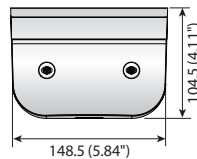

# Dome Mounts

			
	Wall Mount	Wall Mount	Wall Mount
	<b>SBP-137WM</b>	<b>SBP-137WM1</b>	<b>SBP-390WM</b>
Materials	Aluminum / Plastic	Aluminum / Plastic	Aluminum
Dimensions (WxHxD)	148.5 x 104.5 x 178.2mm (5.84" x 4.11" x 7.01")	148.5 x 104.5 x 178.2mm (5.84" x 4.11" x 7.01")	150 x 216 X 417mm (5.84" x 4.11" x 7.01")
Pipe Thread	-	-	1 1/2" PF
Weight	440g (0.97 lb)	550g (1.21 lb) * included gang plate	1,650g (1.21 lb)
Color	Ivory	Ivory	Ivory
Applicable Model	QNV-6010R/6020R/6030R/6070R/ 7010R/7020R/7030R/7080R XNP-6040H XNV-6010/6020/8020R/8030R/8040R HCV-6080R/6070R/7010R/7020R/7030R/7070R SNV-L5083R/L6083R SCV-5082/5082R/5083/5083R/5085/6023R/6083R	QNV-6010R/6020R/6030R/6070R/ 7010R/7020R/7030R/7080R XNP-6040H XNV-6010/6020/8020R/8030R/8040R HCV-6080R/6070R/7010R/7020R/7030R/7070R SNV-L5083R/L6083R SCV-5082/5082R/5083/5083R/5085/6023R/6083R	PNM-9081VQ/9080VQ/9020V/ all Wisenet PTZ cameras

## Dimensions

Unit : mm (inch)

SBP-137WM

SBP-137WM1

SBP-390WM