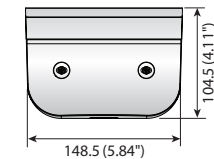

# Dome Mounts

			
	Wall Mount	Wall Mount	Wall Mount
	<b>SBP-137WM</b>	<b>SBP-137WM1</b>	<b>SBP-390WM</b>
Materials	Aluminum / Plastic	Aluminum / Plastic	Aluminum
Dimensions (WxHxD)	148.5 x 104.5 x 178.2mm (5.84" x 4.11" x 7.01")	148.5 x 104.5 x 178.2mm (5.84" x 4.11" x 7.01")	150 x 216 X 417mm (5.84" x 4.11" x 7.01")
Pipe Thread	-	-	1 1/2" PF
Weight	440g (0.97 lb)	550g (1.21 lb) * included gang plate	1,650g (1.21 lb)
Color	Ivory	Ivory	Ivory
Applicable Model	QNV-6010R/6020R/6030R/6070R/ 7010R/7020R/7030R/7080R XNP-6040H XNV-6010/6020/8020R/8030R/8040R HCV-6080R/6070R/7010R/7020R/7030R/7070R SNV-L5083R/L6083R SCV-5082/5082R/5083/5083R/5085/6023R/6083R	QNV-6010R/6020R/6030R/6070R/ 7010R/7020R/7030R/7080R XNP-6040H XNV-6010/6020/8020R/8030R/8040R HCV-6080R/6070R/7010R/7020R/7030R/7070R SNV-L5083R/L6083R SCV-5082/5082R/5083/5083R/5085/6023R/6083R	PNM-9081VQ/9080VQ/9020V/ all Wisenet PTZ cameras

## Dimensions

Unit : mm (inch)

SBP-137WM

SBP-137WM1

SBP-390WM