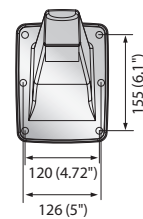

# Dome Mounts

			
	Wall Mount	Wall Mount	Wall Mount
	<b>SBP-137WM</b>	<b>SBP-137WM1</b>	<b>SBP-390WM</b>
Materials	Aluminum / Plastic	Aluminum / Plastic	Aluminum
Dimensions (WxHxD)	148.5 x 104.5 x 178.2mm (5.84" x 4.11" x 7.01")	148.5 x 104.5 x 178.2mm (5.84" x 4.11" x 7.01")	150 x 216 X 417mm (5.84" x 4.11" x 7.01")
Pipe Thread	-	-	1 1/2" PF
Weight	440g (0.97 lb)	550g (1.21 lb) * included gang plate	1,650g (1.21 lb)
Color	Ivory	Ivory	Ivory
Applicable Model	QNV-6010R/6020R/6030R/6070R/ 7010R/7020R/7030R/7080R XNP-6040H XNV-6010/6020/8020R/8030R/8040R HCV-6080R/6070R/7010R/7020R/7030R/7070R SNV-L5083R/L6083R SCV-5082/5082R/5083/5083R/5085/6023R/6083R	QNV-6010R/6020R/6030R/6070R/ 7010R/7020R/7030R/7080R XNP-6040H XNV-6010/6020/8020R/8030R/8040R HCV-6080R/6070R/7010R/7020R/7030R/7070R SNV-L5083R/L6083R SCV-5082/5082R/5083/5083R/5085/6023R/6083R	PNM-9081VQ/9080VQ/9020V/ all Wisenet PTZ cameras

## Dimensions

Unit : mm (inch)

SBP-137WM

SBP-137WM1

SBP-390WM