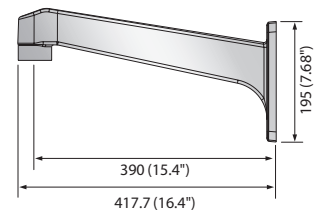

# Dome Mounts

			
	Wall Mount	Wall Mount	Wall Mount
	<b>SBP-137WM</b>	<b>SBP-137WM1</b>	<b>SBP-390WM</b>
Materials	Aluminum / Plastic	Aluminum / Plastic	Aluminum
Dimensions (WxHxD)	148.5 x 104.5 x 178.2mm (5.84" x 4.11" x 7.01")	148.5 x 104.5 x 178.2mm (5.84" x 4.11" x 7.01")	150 x 216 X 417mm (5.84" x 4.11" x 7.01")
Pipe Thread	-	-	1 1/2" PF
Weight	440g (0.97 lb)	550g (1.21 lb) * included gang plate	1,650g (1.21 lb)
Color	Ivory	Ivory	Ivory
Applicable Model	QNV-6010R/6020R/6030R/6070R/ 7010R/7020R/7030R/7080R XNP-6040H XNV-6010/6020/8020R/8030R/8040R HCV-6080R/6070R/7010R/7020R/7030R/7070R SNV-L5083R/L6083R SCV-5082/5082R/5083/5083R/5085/6023R/6083R	QNV-6010R/6020R/6030R/6070R/ 7010R/7020R/7030R/7080R XNP-6040H XNV-6010/6020/8020R/8030R/8040R HCV-6080R/6070R/7010R/7020R/7030R/7070R SNV-L5083R/L6083R SCV-5082/5082R/5083/5083R/5085/6023R/6083R	PNM-9081VQ/9080VQ/9020V/ all Wisenet PTZ cameras

## Dimensions

Unit : mm (inch)

SBP-137WM

SBP-137WM1

SBP-390WM