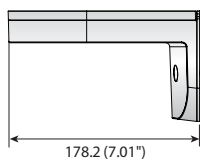

# Dome Mounts

			
	Wall Mount	Wall Mount	Wall Mount
	<b>SBP-137WM</b>	<b>SBP-137WM1</b>	<b>SBP-390WM</b>
Materials	Aluminum / Plastic	Aluminum / Plastic	Aluminum
Dimensions (WxHxD)	148.5 x 104.5 x 178.2mm (5.84" x 4.11" x 7.01")	148.5 x 104.5 x 178.2mm (5.84" x 4.11" x 7.01")	150 x 216 X 417mm (5.84" x 4.11" x 7.01")
Pipe Thread	-	-	1 1/2" PF
Weight	440g (0.97 lb)	550g (1.21 lb) * included gang plate	1,650g (1.21 lb)
Color	Ivory	Ivory	Ivory
Applicable Model	QNV-6010R/6020R/6030R/6070R/ 7010R/7020R/7030R/7080R XNP-6040H XNV-6010/6020/8020R/8030R/8040R HCV-6080R/6070R/7010R/7020R/7030R/7070R SNV-L5083R/L6083R SCV-5082/5082R/5083/5083R/5085/6023R/6083R	QNV-6010R/6020R/6030R/6070R/ 7010R/7020R/7030R/7080R XNP-6040H XNV-6010/6020/8020R/8030R/8040R HCV-6080R/6070R/7010R/7020R/7030R/7070R SNV-L5083R/L6083R SCV-5082/5082R/5083/5083R/5085/6023R/6083R	PNM-9081VQ/9080VQ/9020V/ all Wisenet PTZ cameras

## Dimensions

Unit : mm (inch)

SBP-137WM

SBP-137WM1

SBP-390WM