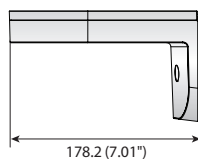

# Dome Mounts

			
	Wall Mount	Wall Mount	Wall Mount
	<b>SBP-137WM</b>	<b>SBP-137WM1</b>	<b>SBP-390WM</b>
Materials	Aluminum / Plastic	Aluminum / Plastic	Aluminum
Dimensions (WxHxD)	148.5 x 104.5 x 178.2mm (5.84" x 4.11" x 7.01")	148.5 x 104.5 x 178.2mm (5.84" x 4.11" x 7.01")	150 x 216 X 417mm (5.84" x 4.11" x 7.01")
Pipe Thread	-	-	1 1/2" PF
Weight	440g (0.97 lb)	550g (1.21 lb) * included gang plate	1,650g (1.21 lb)
Color	Ivory	Ivory	Ivory
Applicable Model	QNV-6010R/6020R/6030R/6070R/ 7010R/7020R/7030R/7080R XNP-6040H XNV-6010/6020/8020R/8030R/8040R HCV-6080R/6070R/7010R/7020R/7030R/7070R SNV-L5083R/L6083R SCV-5082/5082R/5083/5083R/5085/6023R/6083R	QNV-6010R/6020R/6030R/6070R/ 7010R/7020R/7030R/7080R XNP-6040H XNV-6010/6020/8020R/8030R/8040R HCV-6080R/6070R/7010R/7020R/7030R/7070R SNV-L5083R/L6083R SCV-5082/5082R/5083/5083R/5085/6023R/6083R	PNM-9081VQ/9080VQ/9020V/ all Wisenet PTZ cameras

## Dimensions

Unit : mm (inch)

SBP-137WM

SBP-137WM1

SBP-390WM