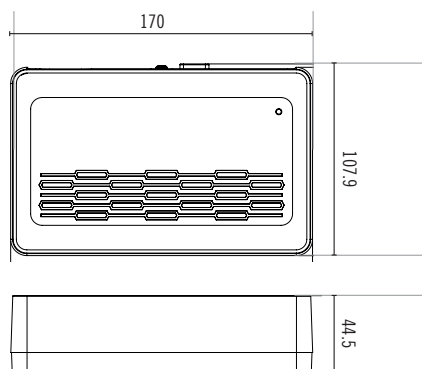

SPECIFICATIONS

VIDEO	
Video Inputs	4 IP Channels
Max. Incoming Throughput	50Mbps
Supported Cameras	DirectIP
Video Outputs	1 HDMI, 1 VGA
Display Resolution	1920 x 1200 , 1920 x 1080, 1680 x 1050, 1600 x 1200
Display Speed	Up to 120ips
Digital Zoom	x2 ~ x12
RECORDING	
Max. Throughput	20Mbps, 120ips @ 5MP
Recording Resolution	Up to 5MP (Depending on IP Camera)
Compression	H.265, H.264
Recording Mode	Time-lapse, Event, Pre-event, Panic
Trigger Events	Motion Detection, Trip-zone, Tampering, Video Loss, Etc.
PLAYBACK	
Performance	4ch Full HD Synchronous Playback
Search Mode	Time-lapse, Event Log, Motion
Digital Zoom	x2 ~ x12
STORAGE	
HDD	SATA x1, (Up to 2TB Capacity, 2.5")
Total Capacity	2TB=2TB x 1
NETWORK	
Client Connection	Fast Ethernet (Client) x1
Video In Connection	Fast Ethernet (IP Camera) x4
Transmission Speed	20Mbps
Camera Power	PoE (IEEE 802.3at Class 4) Supported 4 Ports, 30W
Remote Data Export	IDIS Player, AVI, JPG
Event Notification	Email (MP4), Callback to Remote S/W, Push Notification (IDIS Mobile)
Two-way Audio	No
Client Viewer	IDIS Center, IDIS Mobile, IDIS Web, IDIS Solution Suite
INTERFACE	
Audio In / Out	No
Alarm In / Out	No
Alarm Reset In	-
Serial Interface	No
USB	USB 2.0 x 2
User Interface	Mouse
GENERAL	
Operating System	Embedded Linux
Unit Dimensions (W x H x D)	170mm x 44.5mm x 107.9mm (6.69" x 1.75" x 4.25")
Unit Weight	0.44 kg (2.34 lb) (with 1 HDD)
Working Temperature	0°C to 40°C (32°F ~ 104°F)
Operating Humidity	0% ~ 90%
Power Input	NVR Adaptor (Input : 100-240V~, 50/60Hz, 1.2A, Output : 48V , 1.0A) - T.B.D
Power Consumption	NVR: 48V, 0.73A, Max. 35W PSE: Max. 30W
Approvals	KC, FCC

DIMENSIONS

(Unit - mm)

- 1 USB Ports
- 2 HDMI Out Port
- 3 Factory Reset Button
- 4 VGA Out Port
- 5 Network Port
- 6 Video In / PoE Ports
- 7 Power In Port