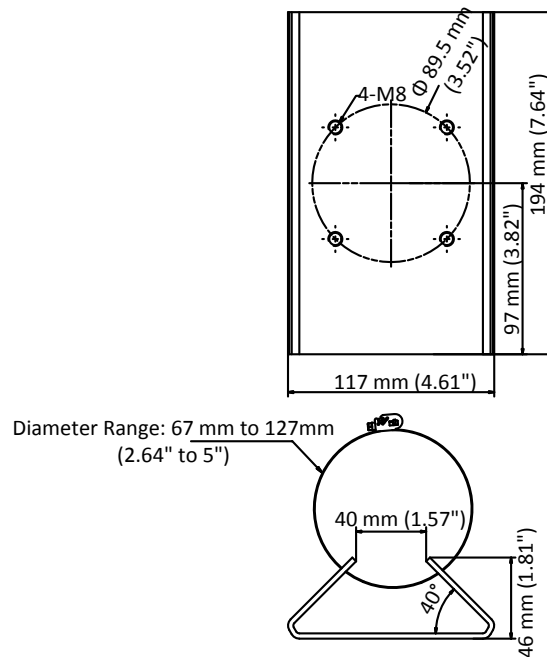

DS-1673ZJ-P

Horizontal Pole Mount for PanoVu & Speed Dome

Feature

- Stainless steel with surface spray treatment
- Made by one piece stainless steel ensures the reliable structure
- Adjustable diameter from 67 mm to 127 mm

Dimension

Available Model

DS-1673ZJ-P

Parameter

Model	DS-1673ZJ-P
Parameters	Horizontal Pole Mount for PanoVu & Speed Dome
Appearance	Platinum Gray
Material	Stainless Steel
Dimension	Φ 67 mm to 127 mm × 194 mm (2.64" to 5" × 7.64")
Weight	1060 g (2.34 lb.)

Note

- Cooperate with the pendant mount, when using this mount.
- The waterproof rubber is necessary for the outdoor application.
- The pole must be capable of supporting at least 3 times as much as the total weight of the camera, and the mount.
- The mount's maximum load capacity is 20 kg (44 lb.).