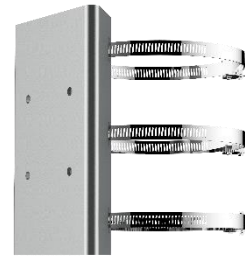

DS-1673ZJ-P

Horizontal Pole Mount for PanoVu & Speed Dome

Feature

- Stainless steel with surface spray treatment
- Made by one piece stainless steel ensures the reliable structure
- Adjustable diameter from 67 mm to 127 mm

Dimension

Available Model

DS-1673ZJ-P

Parameter

Model	DS-1673ZJ-P
Parameters	Horizontal Pole Mount for PanoVu & Speed Dome
Appearance	Platinum Gray
Material	Stainless Steel
Dimension	Φ 67 mm to 127 mm × 194 mm (2.64" to 5" × 7.64")
Weight	1060 g (2.34 lb.)

Note

- Cooperate with the pendant mount, when using this mount.
- The waterproof rubber is necessary for the outdoor application.
- The pole must be capable of supporting at least 3 times as much as the total weight of the camera, and the mount.
- The mount's maximum load capacity is 20 kg (44 lb.).