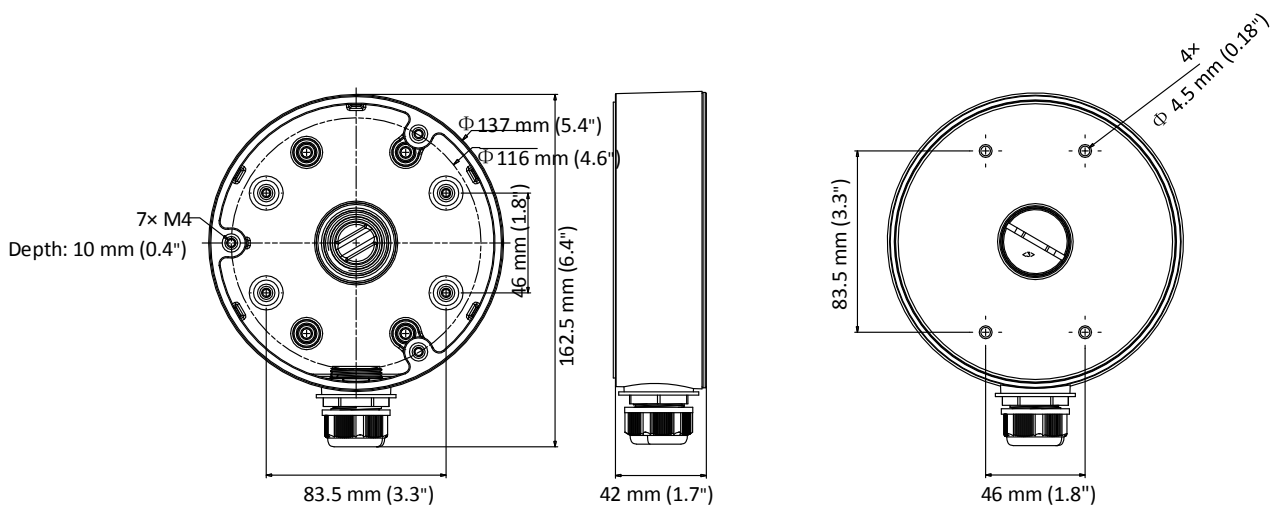

DS-1280ZJ-BQ30

Junction Box for Dome Camera

Features

- Aluminum alloy material with surface spray treatment
- Side outlet and bottom outlet
- The bottom waterproof cover and the side gland nut are interchangeable
- Waterproof design

Dimension

Available Model

DS-1280ZJ-PT6

Parameter

Model	DS-1280ZJ-PT6
Parameters	Wall Mounting for Dome Camera
Appearance	Hikvision White
Material	Aluminum Alloy
Dimension	Φ 137 mm × 42 mm (5.4" × 1.7")
Weight	280 g (0.62 lb.)

Notes

- The Junction box should be installed on the flat surface.
- Waterproof rubber is necessary for outdoor application.
- The wall must be capable of supporting at least 3 times as much as the total weight of the camera and the mounting bracket.
- The maximum load capacity of the bracket is 4.5KG (9.9 lb.).