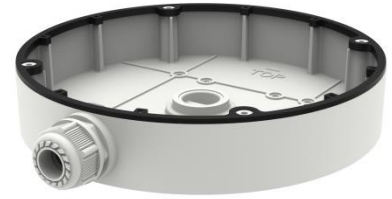

DS-1280ZJ-BQ30

Junction Box for Dome Camera

Features

- Aluminum alloy material with surface spray treatment
- Side outlet and bottom outlet
- The bottom waterproof cover and the side gland nut are interchangeable
- Waterproof design

Dimension

Available Model

DS-1280ZJ-PT6

Parameter

Model	DS-1280ZJ-PT6
Parameters	Wall Mounting for Dome Camera
Appearance	Hikvision White
Material	Aluminum Alloy
Dimension	Φ 137 mm × 42 mm (5.4" × 1.7")
Weight	280 g (0.62 lb.)

Notes

- The Junction box should be installed on the flat surface.
- Waterproof rubber is necessary for outdoor application.
- The wall must be capable of supporting at least 3 times as much as the total weight of the camera and the mounting bracket.
- The maximum load capacity of the bracket is 4.5KG (9.9 lb.).