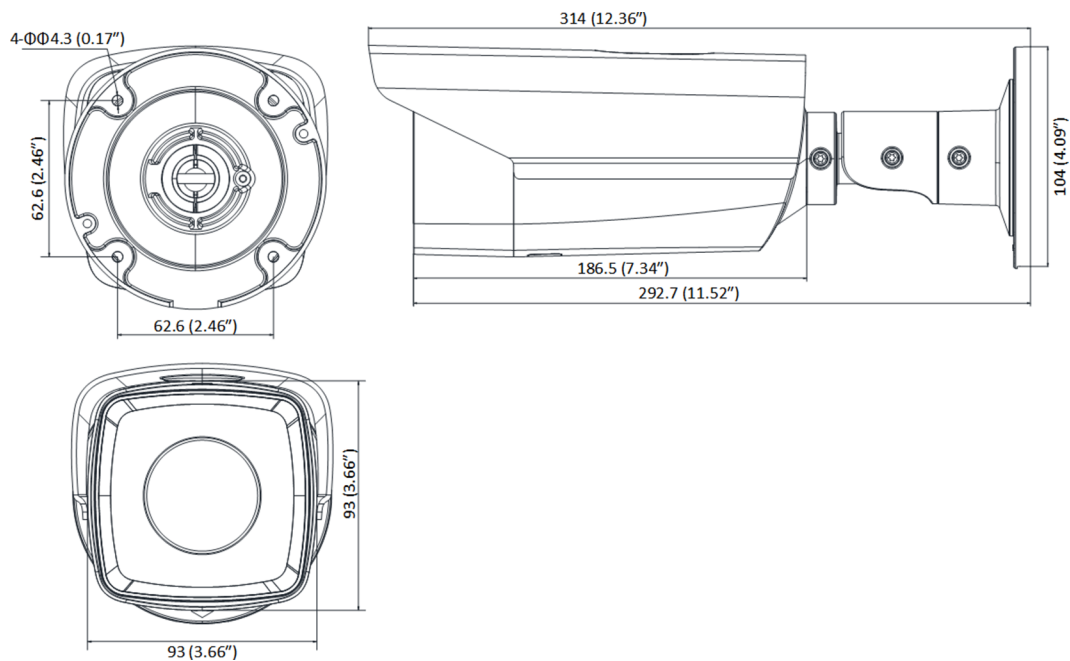

Available Model

DS-2TD2166-15/V1

Dimensions

Distributed by

**HIKVISION®****Headquarters**

No.555 Qianmo Road, Binjiang District,
Hangzhou 310051, China
T +86-571-8807-5998
overseasbusiness@hikvision.com

Hikvision USA
T +1-909-895-0400
sales.usa@hikvision.com