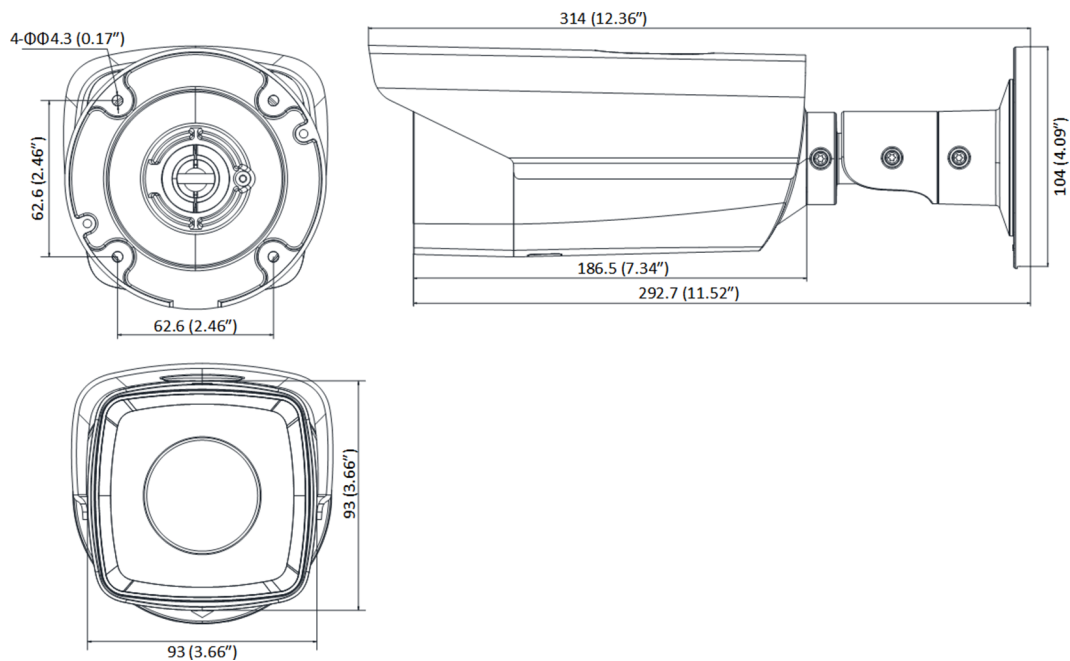

Available Model

DS-2TD2166-25/V1

Dimensions

Distributed by

**HIKVISION®****Headquarters**

No.555 Qianmo Road, Binjiang District,
Hangzhou 310051, China
T +86-571-8807-5998
overseasbusiness@hikvision.com

Hikvision USA
T +1-909-895-0400
sales.usa@hikvision.com