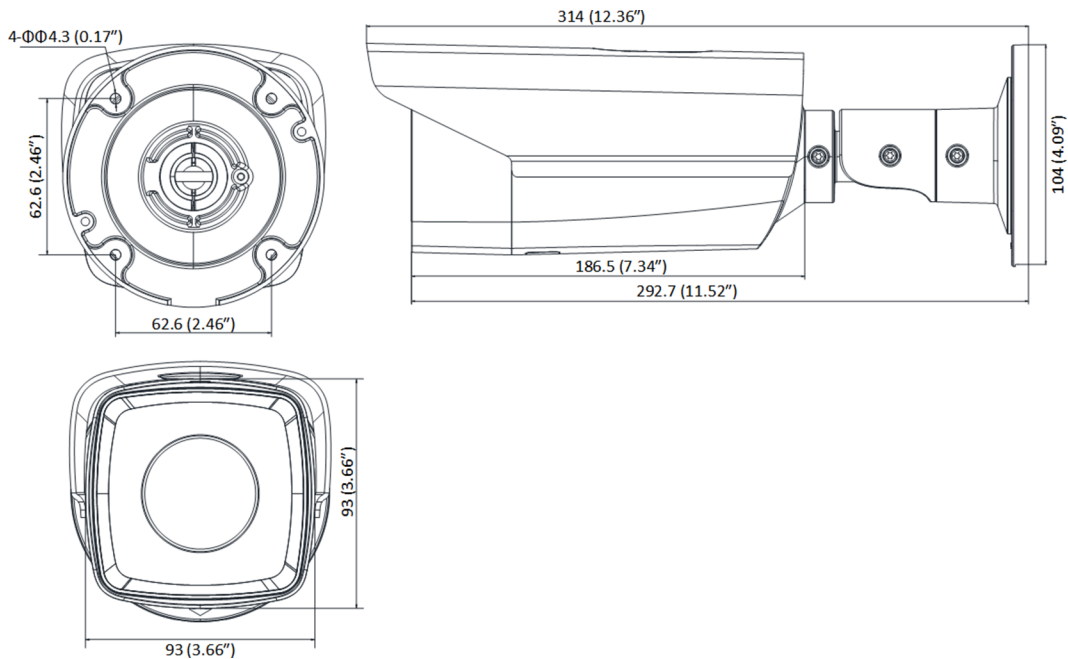

Detection Range Table

* The table is only for reference, the performance may vary from camera to camera.

Smart functions Range

Different targets trigger the VCA events within different range limits.

VCA Range (Vehicles: 1.4×4.0m)	VCA Range (Humans: 1.8×0.5m)	Temperature Measurement (Object:2×2 m)	Temperature measurement (Object:1×1 m)	Fire Detection (Object:2×2 m)	Fire Detection (Object:1×1 m)
1050 m	350 m	819 m	413 m	2058 m	1029 m

Wide Range Coverage

There is range limit for detecting, recognizing, and identifying human/vehicle targets.

Detection Range (Vehicles: 1.4×4.0m)	Detection Range (Humans: 1.8×0.5m)	Recognition Range (Vehicles: 1.4×4.0m)	Recognition Range (Humans: 1.8×0.5m)	Identification Range (Vehicles: 1.4×4.0m)	Identification Range (Humans: 1.8×0.5m)
3157 m	1029 m	789 m	257 m	395 m	129 m

Available Model

DS-2TD2166-35/V1

Dimensions