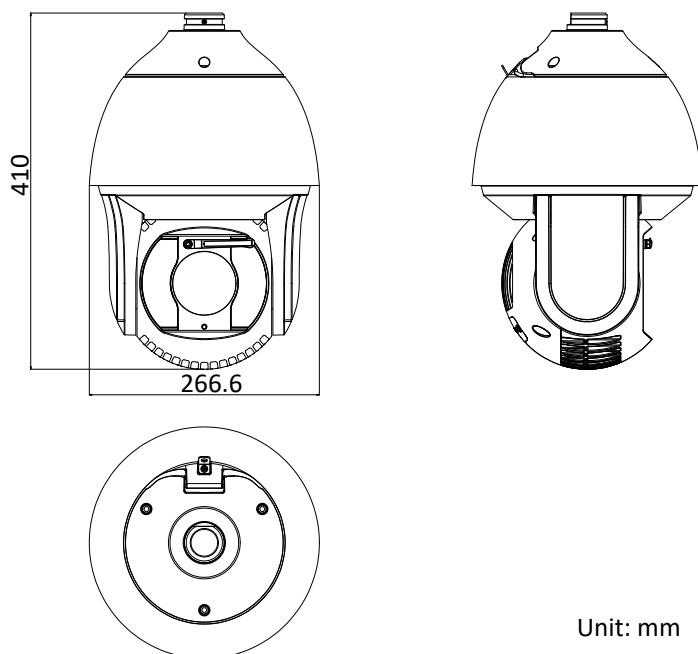

Weight	Approx. 8 kg (17.64 lb)
--------	-------------------------

DORI

The DORI (detect, observe, recognize, identify) distance gives the general idea of the camera ability to distinguish persons or objects within its field of view.

It is calculated based on the camera sensor specification and the criteria given by EN 62676-4: 2015.

DORI	Detect	Observe	Recognize	Identify
Definition	25 px/m	63 px/m	125 px/m	250 px/m
Distance (Tele)	2154.7m (ft)	7069.1m (2805.2 ft)	430.9 m (1413.8 ft)	215.5 m (706.9 ft)

Order Model

DS-2DF8236IX-AEL (B), without wiper, 24 VAC & Hi-PoE

DS-2DF8236IX-AELW (B), with wiper, 24 VAC & Hi-PoE

Dimensions

Unit: mm

Accessory

Included:

Installation Adapter