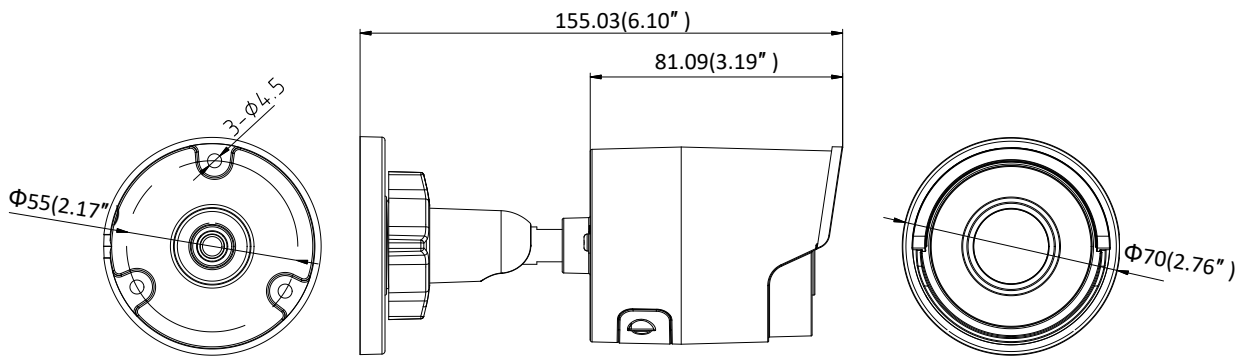

Image Setting	Rotate mode, saturation, brightness, contrast, sharpness and white balance adjustable by client software or web browser
Target Cropping	No
Day/Night Switch	Day/Night/Auto/Schedule
<b>Network</b>	
Network Storage	Support Micro SD/SDHC/SDXC card (128G), local storage and NAS (NFS,SMB/CIFS), ANR
Alarm Trigger	Motion detection, video tampering, network disconnected, IP address conflict, illegal login, HDD full, HDD error
Protocols	TCP/IP, ICMP, HTTP, HTTPS, FTP, DHCP, DNS, DDNS, RTP, RTSP, RTCP, PPPoE, NTP, UPnP™, SMTP, SNMP, IGMP, 802.1X, QoS, IPv6, Bonjour
General Function	One-key reset, anti-flicker, three streams, heartbeat, mirror, password protection, privacy mask, watermark, IP address filter
Firmware Version	V5.5.80
API	ONVIF (PROFILE S, PROFILE G), ISAPI
Simultaneous Live View	Up to 6 channels
User/Host	Up to 32 users 3 levels: Administrator, Operator and User
Client	iVMS-4200, Hik-Connect, iVMS-5200, iVMS-4500
Web Browser	Plug-in required live view: IE8+, Chrome 41.0-44, Firefox 30.0-51, Safari 8.0-11 Plug-in free live view: Chrome 45.0+, Firefox 52.0+
<b>Interface</b>	
Communication Interface	1 RJ45 10M/100M self-adaptive Ethernet port
Video Output	No
On-board storage	Built-in Micro SD/SDHC/SDXC slot, up to 128 GB
SVC	H.264 and H.265 encoding
Reset Button	Yes
<b>General</b>	
Operating Conditions	-30 °C to +60 °C (-22 °F to +140 °F), Humidity 95% or less (non-condensing)
Power Supply	12 VDC ± 25%, Φ 5.5 mm coaxial power plug PoE (802.3af, class 3)
Power Consumption and Current	12 VDC, 0.5 A, max. 6 W PoE (802.3af, 36 V to 57 V), 0.2 A to 0.1 A, max. 7.5 W
Protection Level	IP67
Material	Metal
Dimensions	Camera: Φ 70 × 155.03 mm (Φ 2.8" × 6.1") Package: 216 × 121 × 118 mm (8.5" × 4.8" × 4.7")
Weight	Camera: Approx. 420 g (0.9 lb.) With Package: Approx. 700 g (1.5 lb.)

## Dimension