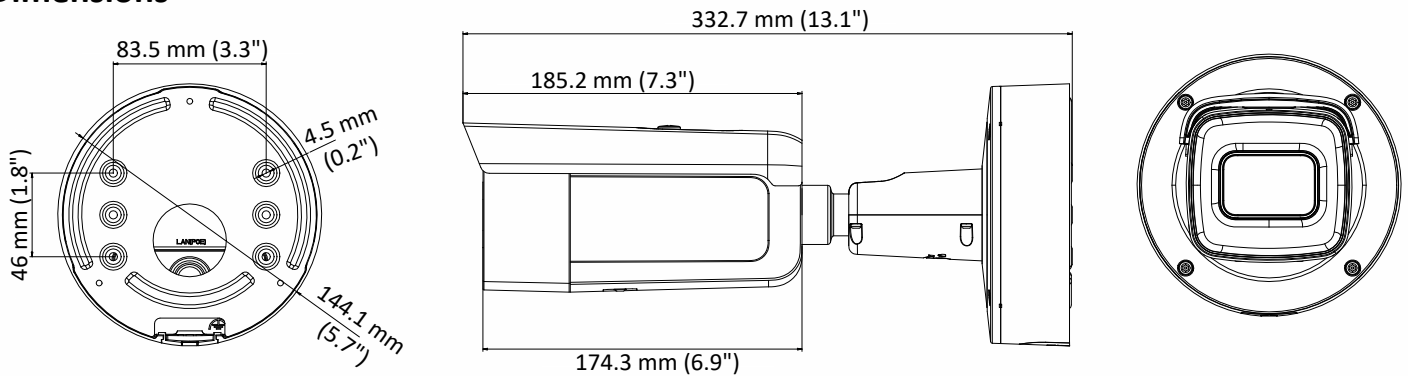

Dimensions

Accessories

Distributed by