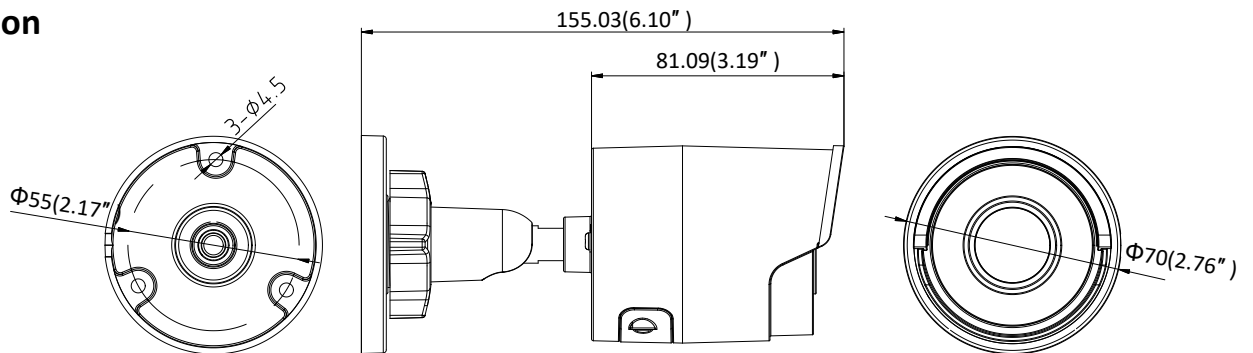

Dimension

Unit: mm

Accessory

Distributed by