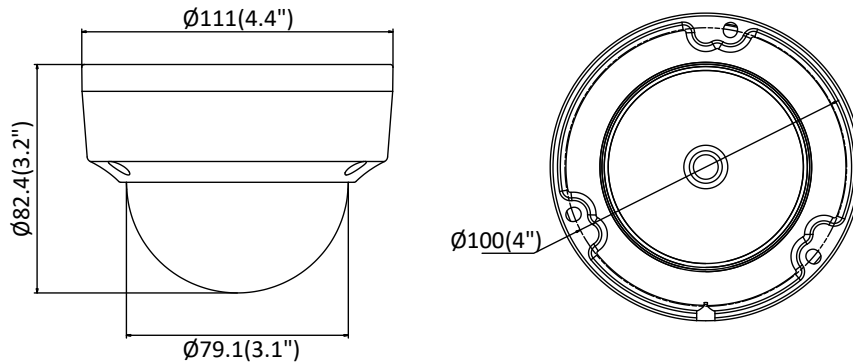

Dimensions

Unit: mm(inch)

Accessories

Distributed by

HIKVISION®

Headquarters

No.555 Qianmo Road, Binjiang District,
Hangzhou 310051, China
T +86-571-8807-5998
overseasbusiness@hikvision.com

Hikvision USA
T +1-909-895-0400
sales.usa@hikvision.com

Hikvision Australia
T +61-2-8599-4233
salesau@hikvision.com

Hikvision India
T +91-22-28469900
sales@pramahikvision.com

Hikvision Canada
T +1-866-200-6690
sales.canada@hikvision.com

Hikvision Thailand
T +662-275-9949
sales.thailand@hikvision.com

Hikvision Europe
T +31-23-5542770
sales.eu@hikvision.com

Hikvision Italy
T +39-0438-6902
info.it@hikvision.com

Hikvision Brazil
T +55 11 3318-0050
Latam.support@hikvision.com

Hikvision Turkey
T +90 (216)521 7070- 7074
sales.tr@hikvision.com

Hikvision Malaysia
T +601-7652-2413
sales.my@hikvision.com

Hikvision UK & Ireland
T +01628-902140
sales.uk@hikvision.com

Hikvision South Africa
Tel: +27 (10) 0351172
sale.africa@hikvision.com

Hikvision France
T +33(0)1-85-330-450
info.fr@hikvision.com

Hikvision Kazakhstan
T +7-727-9730667
nikia.panfilov@hikvision.ru

Hikvision Vietnam
T +84-974270888
sales.vt@hikvision.com

Hikvision UAE
T +971-4-4432090
salesme@hikvision.com

Hikvision Singapore
T +65-6684-4718
sg@hikvision.com

Hikvision Spain
T +34-91-737-16-55
info.es@hikvision.com

Hikvision Tashkent
T +99-87-1238-9438
uzb@hikvision.ru

Hikvision Hong Kong
T +852-2151-1761
info.hk@hikvision.com

Hikvision Russia
T +7-495-669-67-99
sateru@hikvision.com

Hikvision Korea
T +82-(0)31-731-8817
sales.korea@hikvision.com

Hikvision Poland
T +48-22-460-01-50
info.pl@hikvision.com

Hikvision Indonesia
T +62-21-2933759
Sales.Indonesia@hikvision.com

Hikvision Colombia
sales.colombia@hikvision.com