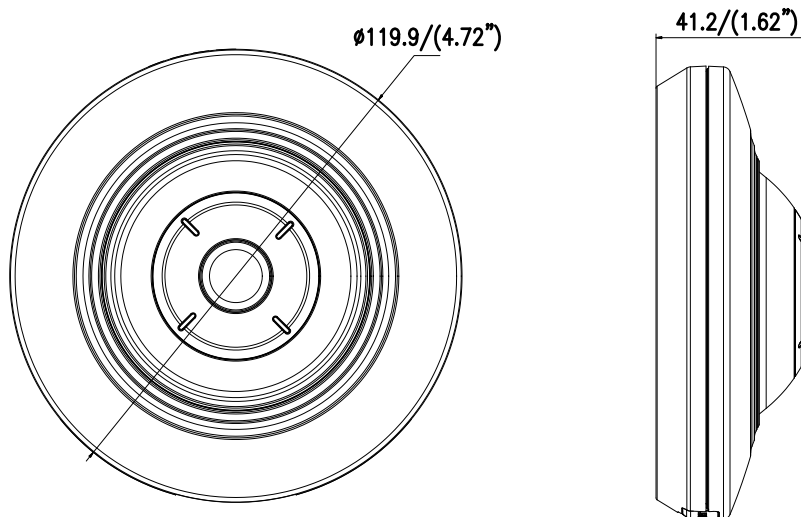

Detection	Motion detection, dynamic analysis, intrusion detection, line crossing detection
Protocols	TCP/IP, ICMP, HTTP, HTTPS, FTP, DHCP, DNS, DDNS, RTP, RTSP, RTCP, PPPoE, NTP, UPnP, SMTP, SNMP, IGMP, 802.1X, QoS, IPv6
Standard	ONVIF (PROFILE S, PROFILE G), ISAPI
General Function	One-key reset, anti-flicker, password protection, privacy mask, IP Address filtering, heartbeat, watermark
Firmware Version	V5.5.52
Interface	
Communication Interface	1 RJ45 10M/100M self-adaptive Ethernet port
Audio (-S)	1 audio input (line in), 1 audio output interface
Alarm (-S)	1 alarm input, 1 alarm output (DC24V, 1A or AC110V, 500mA, max.)
On-board Storage	Built-in microSD/SDHC/SDXC slot, up to 128 G
General	
Operating Conditions	-10 °C to +50 °C (-14 °F to +122 °F), humidity 95% or less (non-condensing)
Power Supply	12 VDC, 0.4 A, max.5 W PoE (802.3af, 36 V to 57 V), 0.2 A to 0.1 A, max.6.5 W
IR Range	Up to 8 m
Dimensions	Φ 119.9 × 41.2 mm (Φ 4.72" × 1.62")
Weight	600 g (1.32 lb.)

Available Model

DS-2CD2935FWD-I (1.16 mm), DS-2CD2935FWD-IS (1.16 mm)

Dimension

Unit: mm(inch)

AccessoryDS-1294ZJ
Wall mountDS-1281ZJ-DM27
Inclined ceiling mountDS-1297ZJ
Pendant mount
(extendable)DS-1299ZJ
Pendant mount