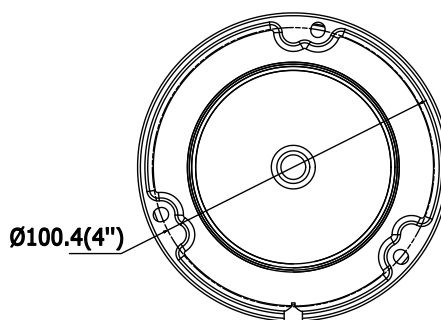

Dimension

Unit: mm