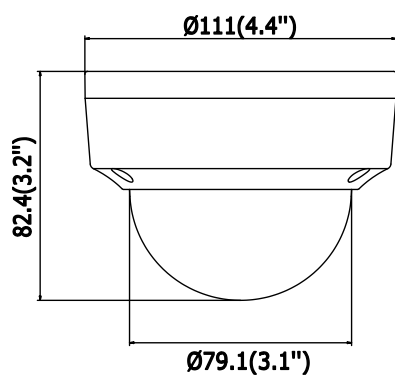

Dimension

Unit: mm