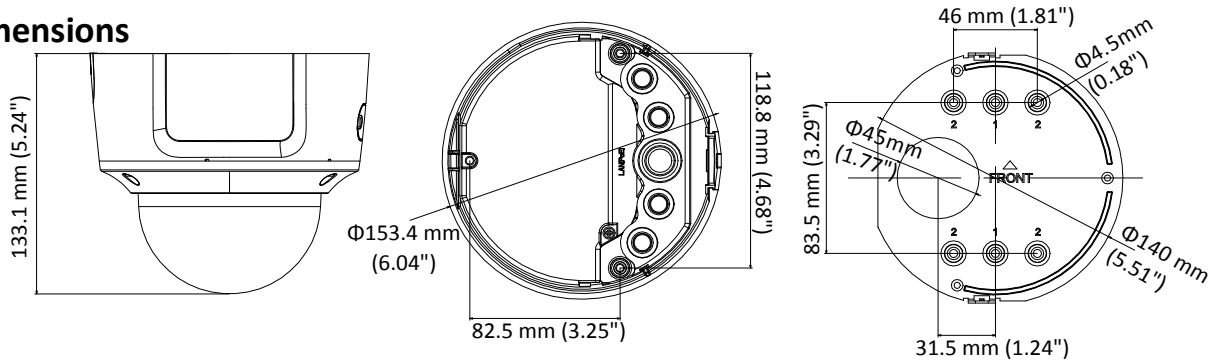

Available Model:

DS-2CD2785FWD-IZS

Dimensions

Accessories

DS-1475ZJ-SUS
Vertical Pole Mount

DS-1476ZJ-SUS
Corner Mount

Distributed by