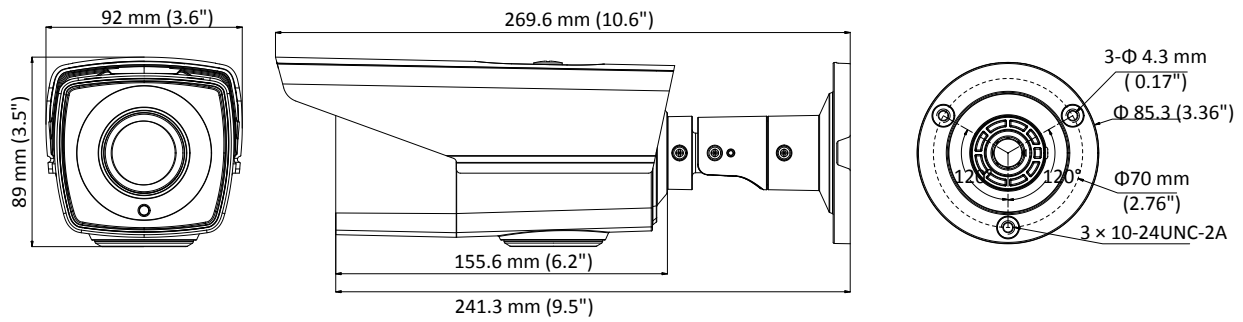

Specification

Camera	
Image Sensor	2.0 megapixel progressive scan CMOS
Signal System	PAL/NTSC
Effective Resolution	1920 (H) × 1080 (V)
Frame Rate	PAL: 1080p@25fps NTSC: 1080p@30fps
Min. Illumination	0.003 Lux@(F1.2, AGC ON), 0 Lux with IR
Shutter Time	PAL: 1/25 s to 1/50,000 s NTSC: 1/30 s to 1/50,000 s
Slow Shutter	Max.: 30 times
Lens	2.8 mm to 12 mm
Horizontal Field of View	32.1° to 98°
Lens Mount	Φ 14
Day & Night	IR cut filter
Angle Adjustment (Bracket)	Pan: 0° to 360°, Tilt: 0° to 90°, Rotate: 0° to 360°
Synchronization	Internal synchronization
WDR	> 120 dB
Menu	
AGC	Support
Day/Night Mode	Auto/Color/BW (White & Black)
White Balance	ATW/AWC-SET/MANUAL
Privacy Mask	ON/OFF, 8 programmable privacy masks
Motion	4 programmable motion areas
Backlight Compensation	WDR/BLC/HLC/OFF
2D & 3D DNR	ON/OFF
Voltage Detection	Support
Functions	Defog, Mirror, Defective Pixel Correction, Sharpness, Camera Title
Scene	Indoor/outdoor/indoor1/low light
Interface	
Video Output	1 HD analog output/1 Vp-p composite output (75Ω/BNC)
Alarm	1 alarm in/out
General	
Operating Conditions	-40° C to 60° C (-40° F to 140° F), humidity: 90% or less (no condensation)
Power Supply	24 V AC/12 V DC ±30%/PoC.at
Ingress Protection	IP67
IR Distance	Up to 40 m
Power Consumption	Max.: 7.5 W
Communication	Up the coax, Protocol: HIKVISION-C
Dimensions	92 mm × 85.3 mm × 269.6 mm (3.62" × 3.36" × 10.61")
Weight	Approx. 700 g (1.54 lb.)

Order Model

DS-2CC12D9T-AIT3ZE

* PoC function is only available when cooperating with DS-1TPXXX.

Dimensions

Distributed by

Headquarters
 No.555 Qianmo Road, Binjiang District,
 Hangzhou 310051, China
 T +86-571-8807-5998
overseasbusiness@hikvision.com