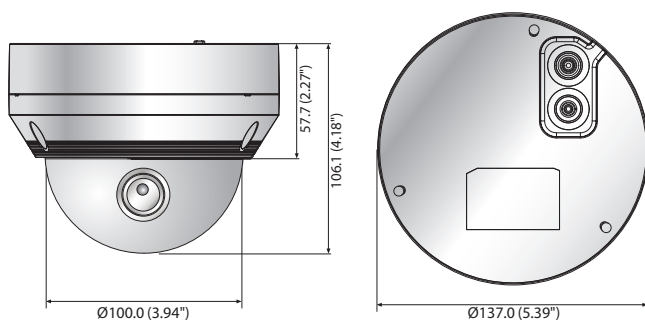

Dimensions

Unit: mm (inch)