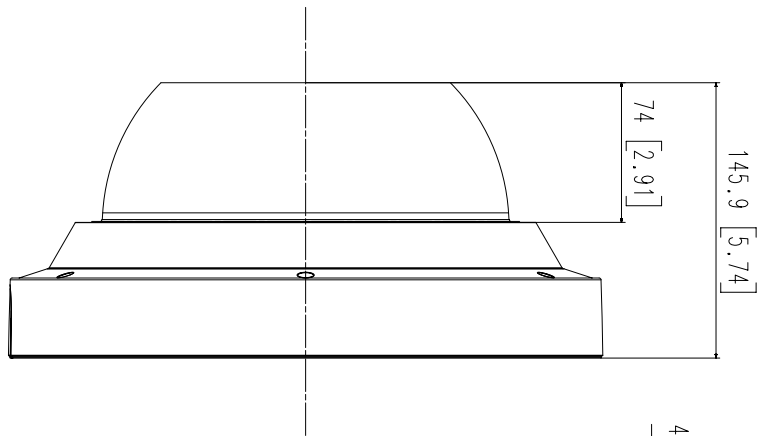

Unit: mm [inch]	SCALE: 1/1	© Hanwha Techwin	
No.	MODEL NAME	DATE	
1	PNM-9084RQZ, PNM-9085RQZ	'19.10.08