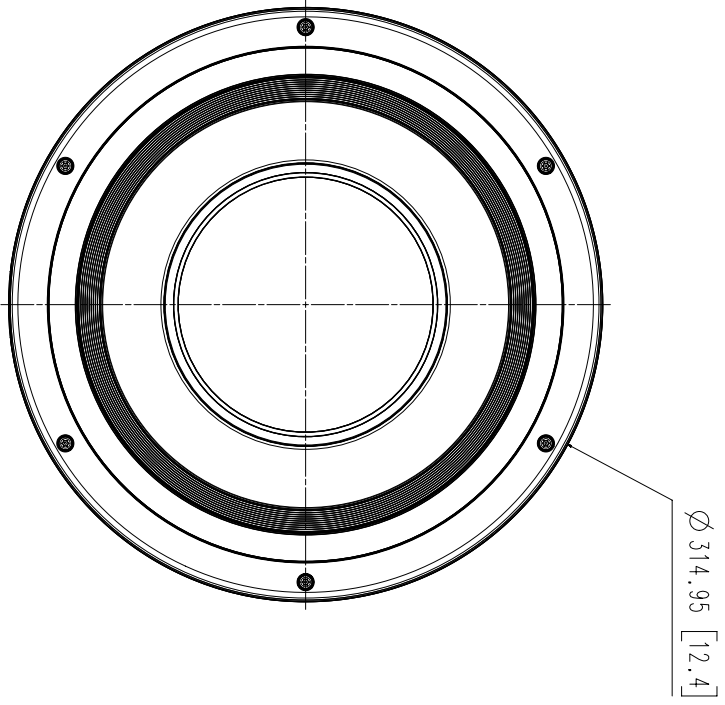

## Key Features

- 2MP x 4ch multi-directional camera
- Motorized PTRZ support
- Max. 60fps@2MP(H.265, H.264)
- 3.2~10mm(3.1x) motorized varifocal lens
- IR viewable length : 30m
- H.265, H.264, MJPEG codec, Multi streaming
- Video analytics, WiseStream II
- IP66, IK10, NEMA4X

Unit: mm [inch]	SCALE: 1/1	© Hanwha Techwin	
No.	MODEL NAME	DATE	
1	PNM-9084RQZ, PNM-9085RQZ	'19.10.08	