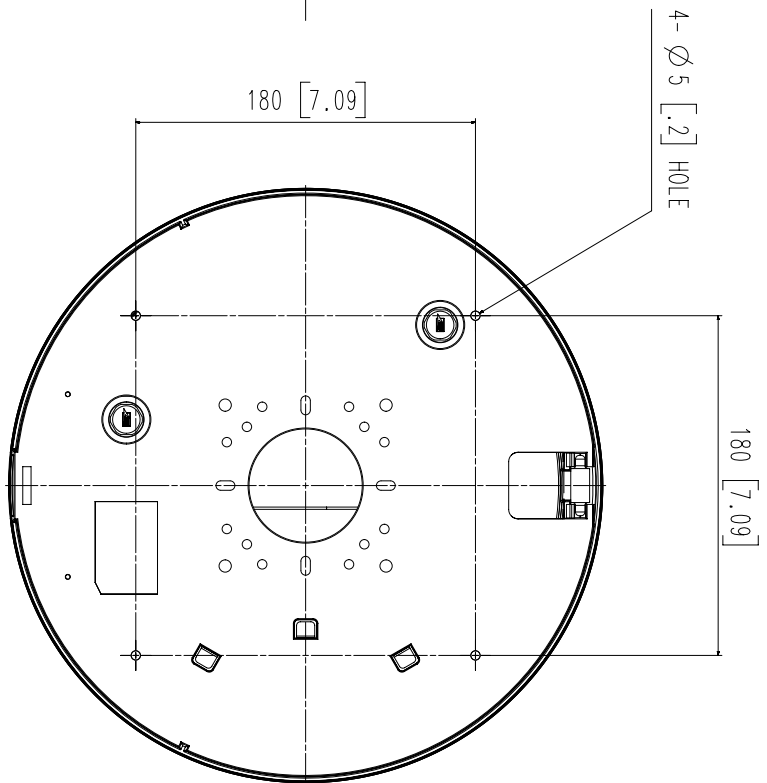

## Key Features

- 2MP x 4ch multi-directional camera
- Motorized PTRZ support
- Max. 60fps@2MP(H.265, H.264)
- 3.2~10mm(3.1x) motorized varifocal lens
- IR viewable length : 30m
- H.265, H.264, MJPEG codec, Multi streaming
- Video analytics, WiseStream II
- IP66, IK10, NEMA4X

Unit: mm [inch]	SCALE: 1/1	© Hanwha Techwin	
No.	MODEL NAME	DATE	
1	PNM-9084RQZ, PNM-9085RQZ	'19.10.08	