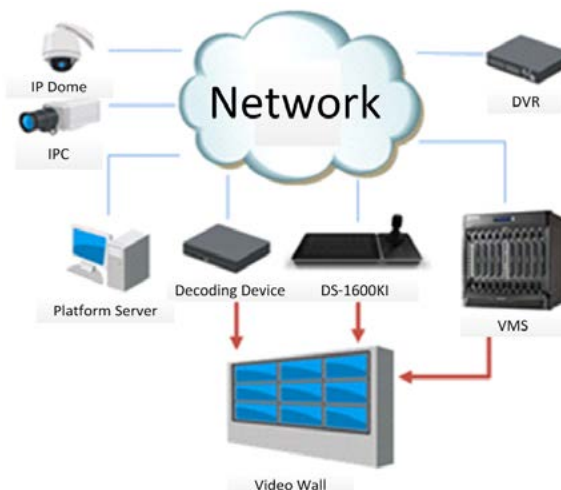

DS-1600KI

Detachable Network Keyboard

Key features

- 10.1" capacitive touchscreen;
- Detachable design of the touchscreen and joystick;
- Capable of decoding 2-ch at 1080P decoding; up to 16-division window display;
- Control of MVC and decoders for video decoding and output on video wall;
- PTZ control, setting and calling preset, patrol and pattern;

Available Models

DS-1600KI

	DS-1600KI
Operating System	Android 4.4
TFT LCD Screen	10.1" TFT LCD touchscreen Resolution: 1024 × 600
Joystick	4-axis joystick
Local Decoding	Local live view at 1080P/720P/HD1/BCIF/CIF/QCIF resolution, and up to 16-division window display
Two-way Audio Input	1-ch, 3.5mm connector (2.0Vp-p, >1kΩ)
Audio Output	1-ch, 3.5mm connector (2.0 Vp-p, 600 Ω)
Network Interface	10M/100M/1000M Adaptive Ethernet port
WiFi	Supported
USB Interface	USB 2.0 × 2
Video Interface	HDMI, DVI
Power Supply	12V DC /POE
Consumption	≤15W
Working Temperature	-10°C --+55°C
Working Humidity	10°C--90°C
Dimensions (W × D × H)	404 × 180 × 163 mm
Weight	1.7 Kg