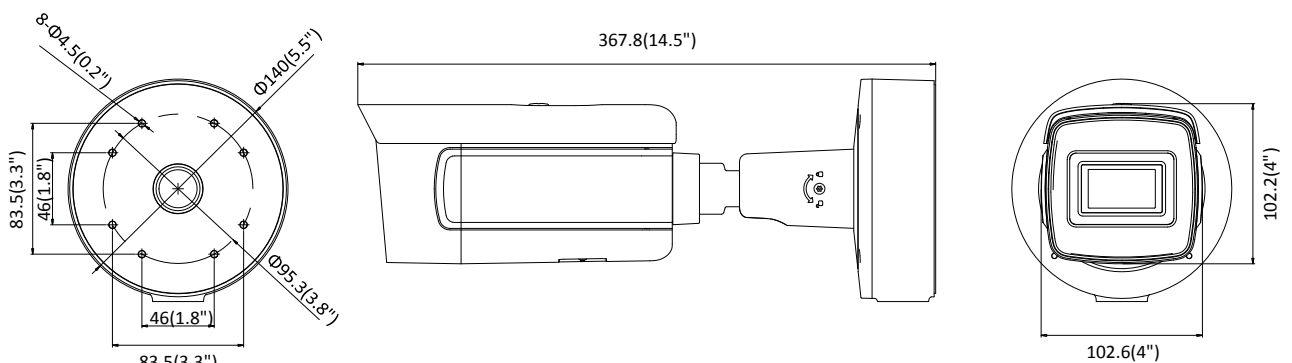

General Function	Anti-flicker, 5 streams and up to 5 custom streams, heartbeat, mirror, password protection, privacy mask, flash log, password reset via e-mail, pixel counter, control timeout setting
Reset	Reset via reset button on camera body, web browser and client software
Startup and Operating Conditions	-60 °C to 60 °C (-76 °F to 140 °F), humidity 95% or less (non-condensing)
Storage Conditions	-30 °C to 60 °C (-22 °F to 140 °F), humidity 95% or less (non-condensing)
Power Supply	12 VDC \pm 10%, three-core terminal block, reverse polarity protection
Power Consumption and Current	12 VDC, 3.84 A, max. 46 W
Heater	Yes
Material	Metal
Dimensions	Camera: $\Phi 140 \times 368$ mm ($\Phi 5.5'' \times 14.5''$) With package: $405 \times 190 \times 180$ mm ($15.9'' \times 7.5'' \times 7.1''$)
Weight	Camera: approx. 1.9 kg (5.1 lb.) With package: approx. 2.45 kg (6.6 lb.)
Approval	
EMC	47 CFR Part 15, Subpart B; EN 55032: 2015, EN 61000-3-2: 2014, EN 61000-3-3: 2013, EN 50130-4: 2011 +A1: 2014
Safety	EN 60950-1:2005 + Am 1:2009 + Am 2:2013
Chemistry	2011/65/EU, 2012/19/EU, Regulation (EC) No 1907/2006
Protection	Ingress protection: IP67 (IEC 60529-2013)

* Listed resolutions are only selectable options. It does not mean that all streams can work at their maximum resolution at the same time.

Available Model

DS-2CD5A46G0-IZ/UH (2.8 to 12 mm)

Dimension

Unit: mm[inch]