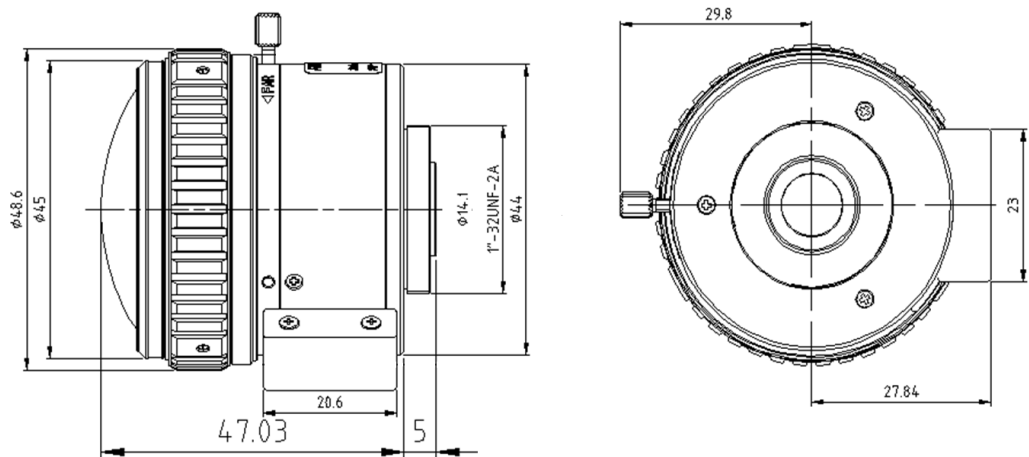

CCTV LENS SPEC

Model NO.	HF3417D-12MPIR	Specification	Fixed-focal DC Auto Iris 12MP IR		
Focal Length	3.4mm	Mount	CS-mount		
F number	F1.7-C	Flange Back Length	12.5mm		
Max. Image format	Φ9.6mm (1/1.7")	M. O. D	0.1m		
Control	Iris	DC Auto Iris	Dimension	Φ48.6*47.03mm	
	Focus	Manual	Weight	191.6g	
	Zoom	Fixed	Operating Temperature	-20~60℃	
Field of View	D	1/1.7"	129.6°	1/2"	123.9°
	H				67.6°
	V				144.3°

Dimension

Lens Picture