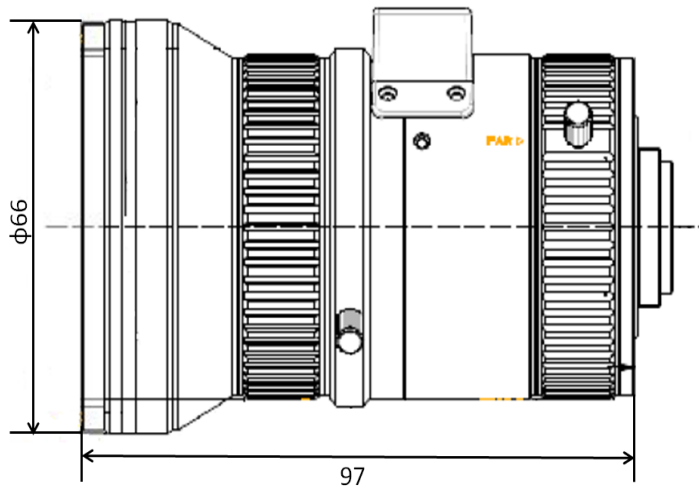

# CCTV LENS SPEC

Model NO.		HV0733D-6MP		Specification		Vari-focal DC Auto Iris <b>Constant Aperture 6MP</b>	
Focallength		7-33mm		Mount		CS-Mount	
F number		F0.95-C		Flange Back Length		12.5mm	
Max. Image format		Φ9mm (1/1.8")		M. O. D		0.5m	
Control	Iris	DC Auto Iris		Dimension		Φ66*97mm	
	Focus	Manual		Weight		478.8g	
	Zoom	Manual		Operating Temperature		-20~60°C	
Field of View	D	1/1.8"	60.6° ~20.0°		1/2"	58.6° ~19.2°	
	H		51.6° ~16.7°			50.5° ~16.4°	
	V		35.0° ~11.2°			32.0° ~10.3°	

Dimension

Lens Picture