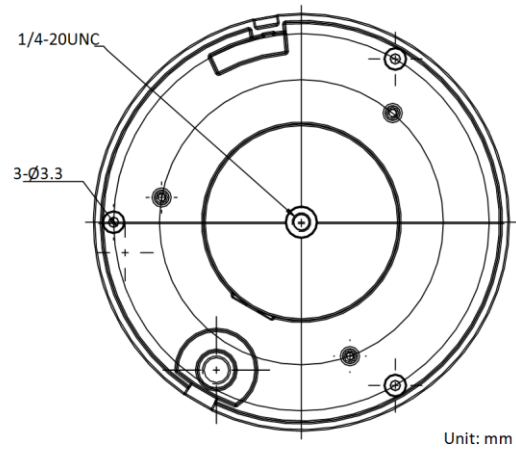

Distance (Tele)	130.9 m (429.5 ft)	51.9 m (170.4 ft)	26.2 m (85.9 ft)	13.1 m (42.9 ft)

Available Model

DS-2DE3204W-DE (B), PoE (802.3af, class3) &12 VDC

Dimensions

Accessory

Optional

LAS30-57CN-RJ45
Hi-PoE Midspan

DS-1100KI
Network Keyboard