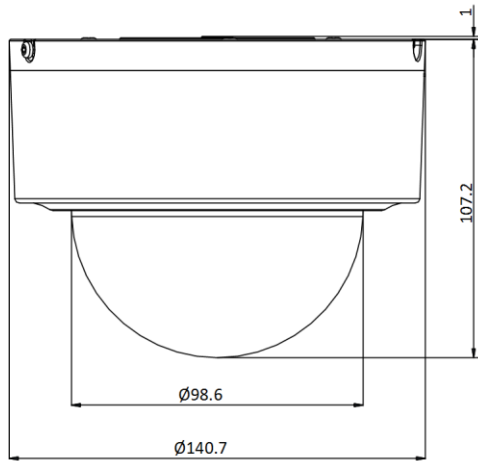

Distance (Tele)	130.9 m (429.5 ft)	51.9 m (170.4 ft)	26.2 m (85.9 ft)	13.1 m (42.9 ft)

Available Model

DS-2DE3204W-DE (B), PoE (802.3af, class3) &12 VDC

Dimensions

Accessory

Optional

LAS30-57CN-RJ45
Hi-PoE Midspan

DS-1100KI
Network Keyboard