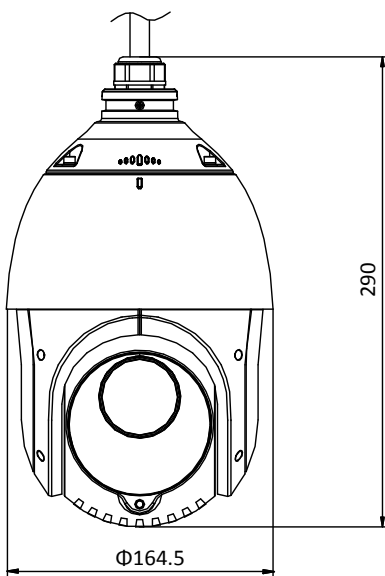

DORI

The DORI (detect, observe, recognize, identify) distance gives the general idea of the camera ability to distinguish persons or objects within its field of view.

It is calculated based on the camera sensor specification and the criteria given by EN 62676-4: 2015.

DORI	Detect	Observe	Recognize	Identify
Definition	25 px/m	63 px/m	125 px/m	250 px/m
Distance (Tele)	960.0 m (3149.6 ft)	381.0 m (1249.8 ft)	192.0 m (629.9 ft)	96.0 m (315.0 ft)

Available Model

DS-2DE4215IW-DE (E), 12 VDC & PoE+ (802.3 at, class4)

Dimensions

Unit: mm