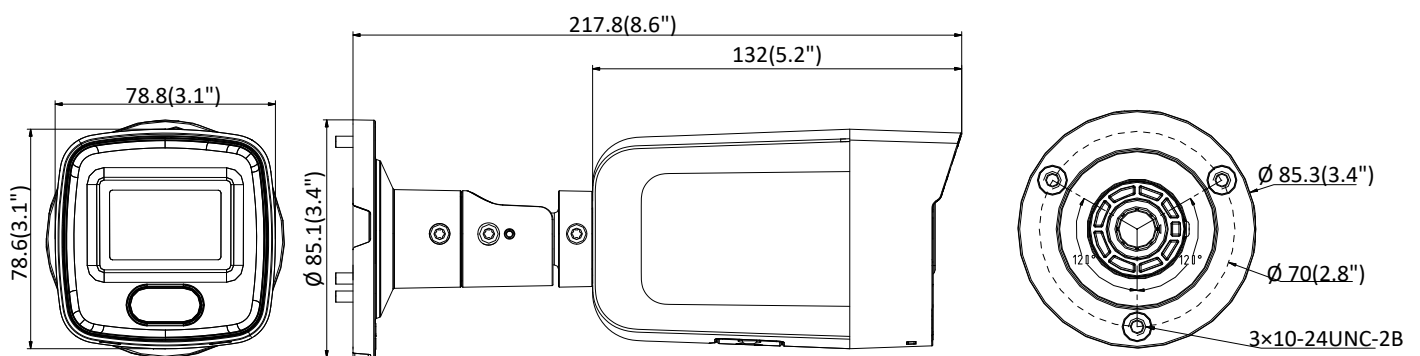

Safety	UL (UL 60950-1); CB (IEC 60950-1:2005 + Am 1:2009 + Am 2:2013); CE-LVD (EN 60950-1:2005 + Am 1:2009 + Am 2:2013); BIS (IS 13252(Part 1):2010+A1:2013+A2:2015); LOA (IEC/EN 60950-1)
Environment	CE-RoHS (2011/65/EU); WEEE (2012/19/EU); Reach (Regulation (EC) No 1907/2006)

* Listed resolutions are only selectable options. It does not mean that all streams can work at their maximum resolution at the same time.

Available Model

DS-2CD2027G1-L (2.8/4/6 mm)

Dimension

Unit: mm(inch)

Accessory