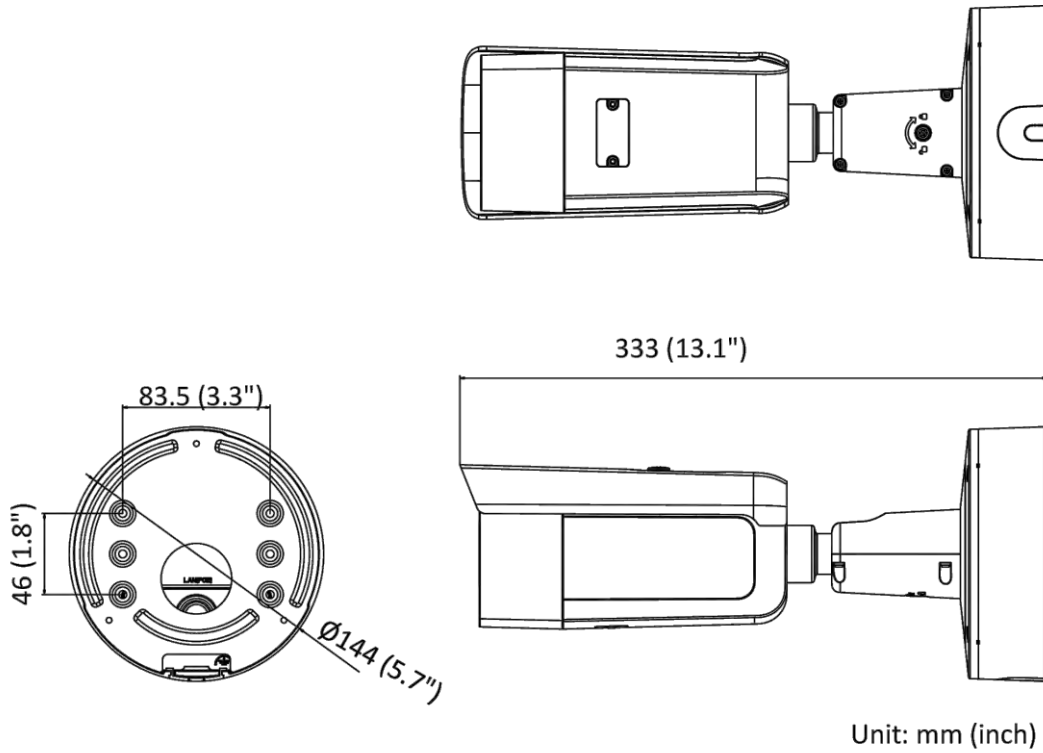

▪ **Dimension**

▪ **Accessory**

DS-1476ZJ-SUS
Corner Mount

DS-2251ZJ
Column Mount

DS-1275ZJ-S-SUS
Vertical Pole Mount