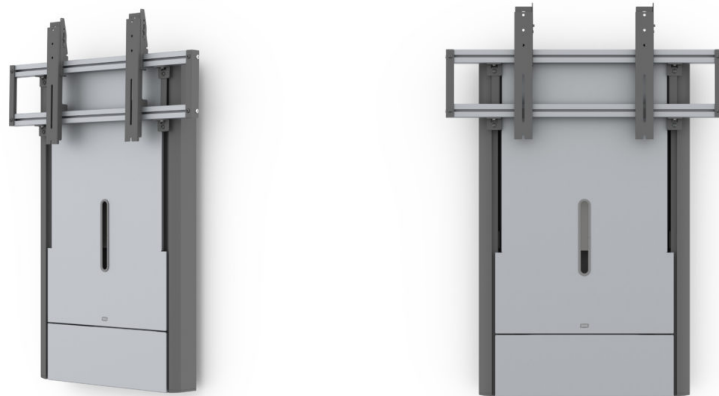

## Manual height adjustment on the wall - easy!

SMS Presence Speed Wall is our wallmount with a clever, soft and quiet manual height adjustment, thanks to the integrated BalanceBox. No electrical power is needed for the height adjustment.

SMS Presence Speed Wall is both elegant and strong. Bolt it to the wall, and it will carry a touch display between 60 and 90 kg.

The SMS Presence Speed Wall will fully hide cables and also has room for a media player inside.

Finish: Aluminum/Dark Grey. Stroke length: 400 mm. Display weight range: between 60 and 90 kg.