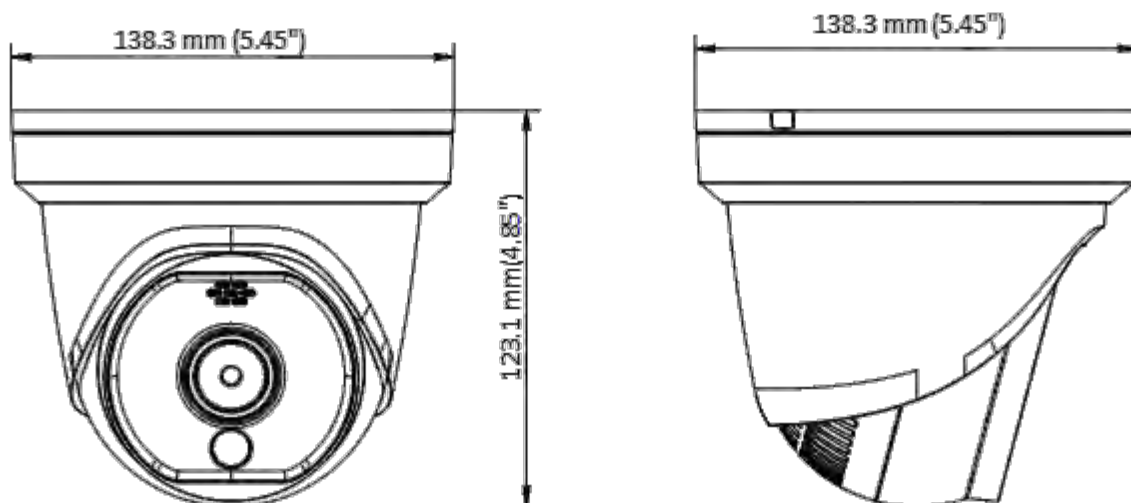

Detection Range Table

* The table is only for reference, and the performance may vary from camera to camera.

Smart Functions Range

Different targets trigger the VCA events within different range limits.

VCA Range (Vehicles: 1.4 × 4.0 m)	VCA Range (Humans: 1.8 × 0.5 m)	Temperature Measurement (Object: 2 × 2 m)	Temperature measurement (Object: 1 × 1 m)	Fire Detection (Object: 2 × 2 m)	Fire Detection (Object: 1 × 1 m)
63 m	21 m	66 m	33 m	180 m	90 m

Wide Range Coverage

There is range limit for detecting, recognizing, and identifying human/vehicle targets.

Detection Range (Vehicles: 1.4 × 4.0 m)	Detection Range (Humans: 1.8 × 0.5 m)	Recognition Range (Vehicles: 1.4 × 4.0 m)	Recognition Range (Humans: 1.8 × 0.5 m)	Identification Range (Vehicles: 1.4 × 4.0 m)	Identification Range (Humans: 1.8 × 0.5 m)
280 m	91 m	70 m	23 m	35 m	11 m

Available Model

DS-2TD1117-3/PA

Dimension