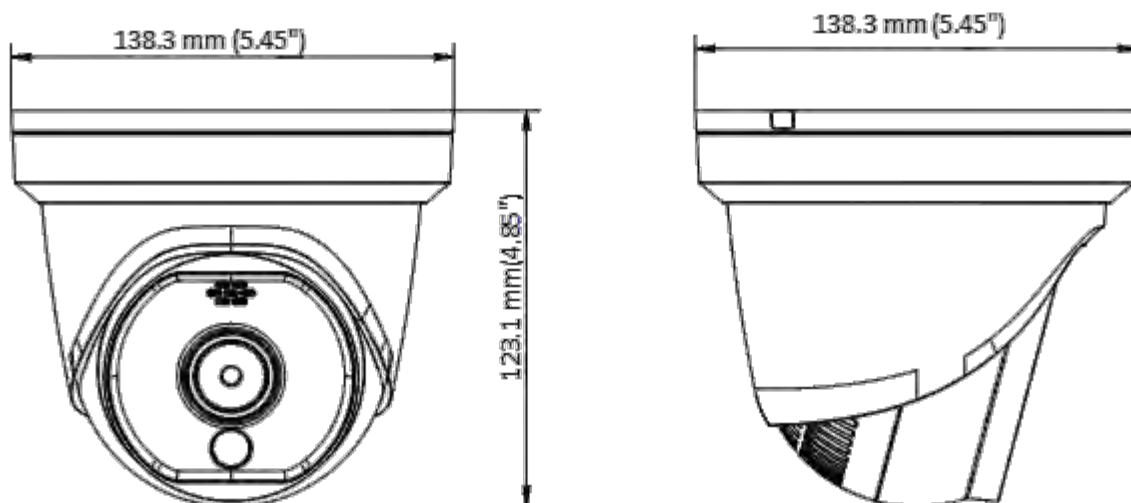

Detection Range Table

* The table is only for reference, and the performance may vary from camera to camera.

Smart Functions Range

Different targets trigger the VCA events within different range limits.

VCA Range (Vehicles: 1.4 × 4.0 m)	VCA Range (Humans: 1.8 × 0.5 m)	Temperature Measurement (Object: 2 × 2 m)	Temperature measurement (Object: 1 × 1 m)	Fire Detection (Object: 2 × 2 m)	Fire Detection (Object: 1 × 1 m)
126 m	42 m	132 m	66 m	360 m	180 m

Wide Range Coverage

There is range limit for detecting, recognizing, and identifying human/vehicle targets.

Detection Range (Vehicles: 1.4 × 4.0 m)	Detection Range (Humans: 1.8 × 0.5 m)	Recognition Range (Vehicles: 1.4 × 4.0 m)	Recognition Range (Humans: 1.8 × 0.5 m)	Identification Range (Vehicles: 1.4 × 4.0 m)	Identification Range (Humans: 1.8 × 0.5 m)
559 m	182 m	140 m	46 m	70 m	23 m

Available Model

DS-2TD1117-6/PA

Dimension