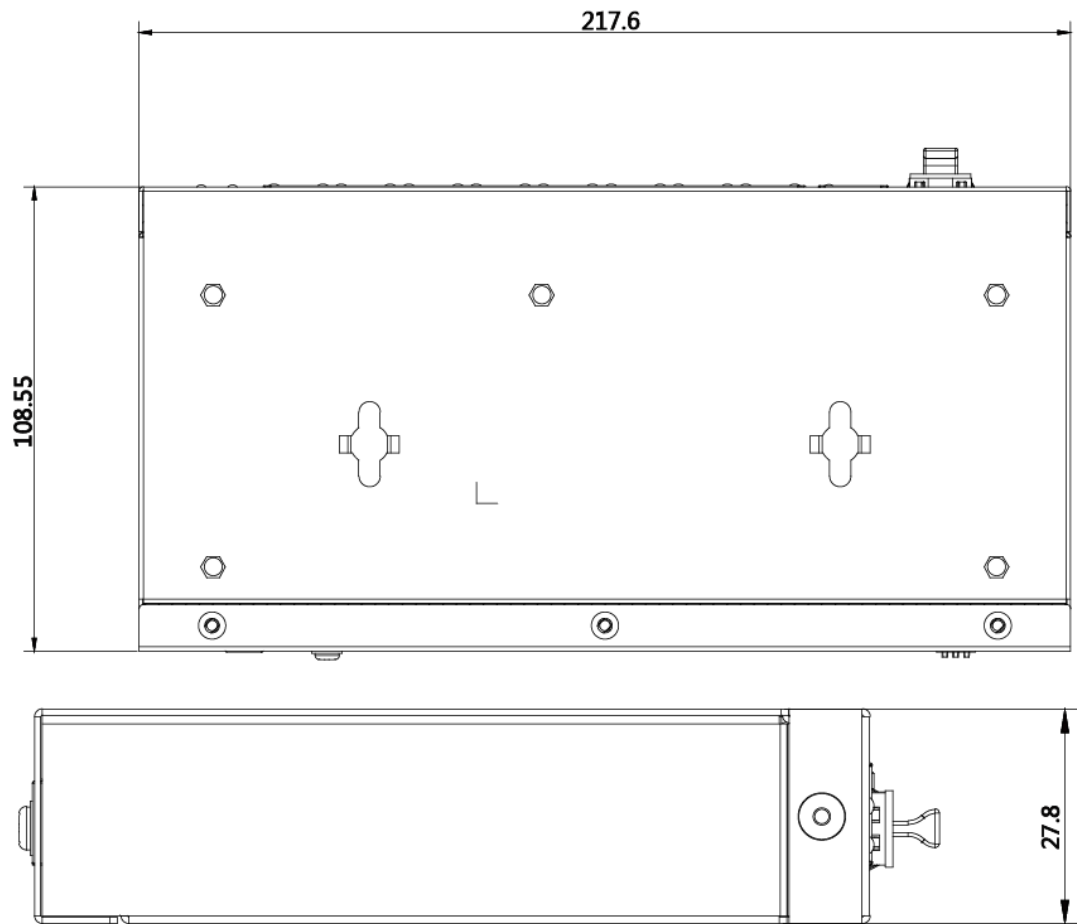

Physical Interface

Front panel:

Back panel:

Available Model

DS-3E0510HP-E

Dimension (unit: mm)

Typical Application

Distributed by