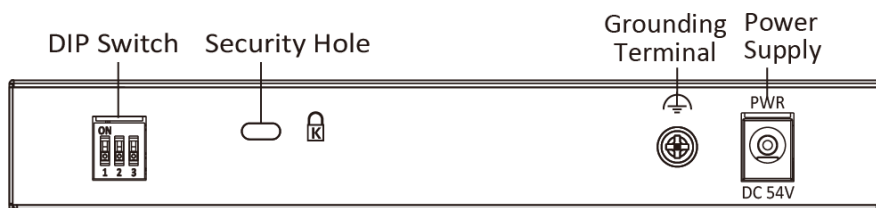

Available Model

DS-3E0510HP-E