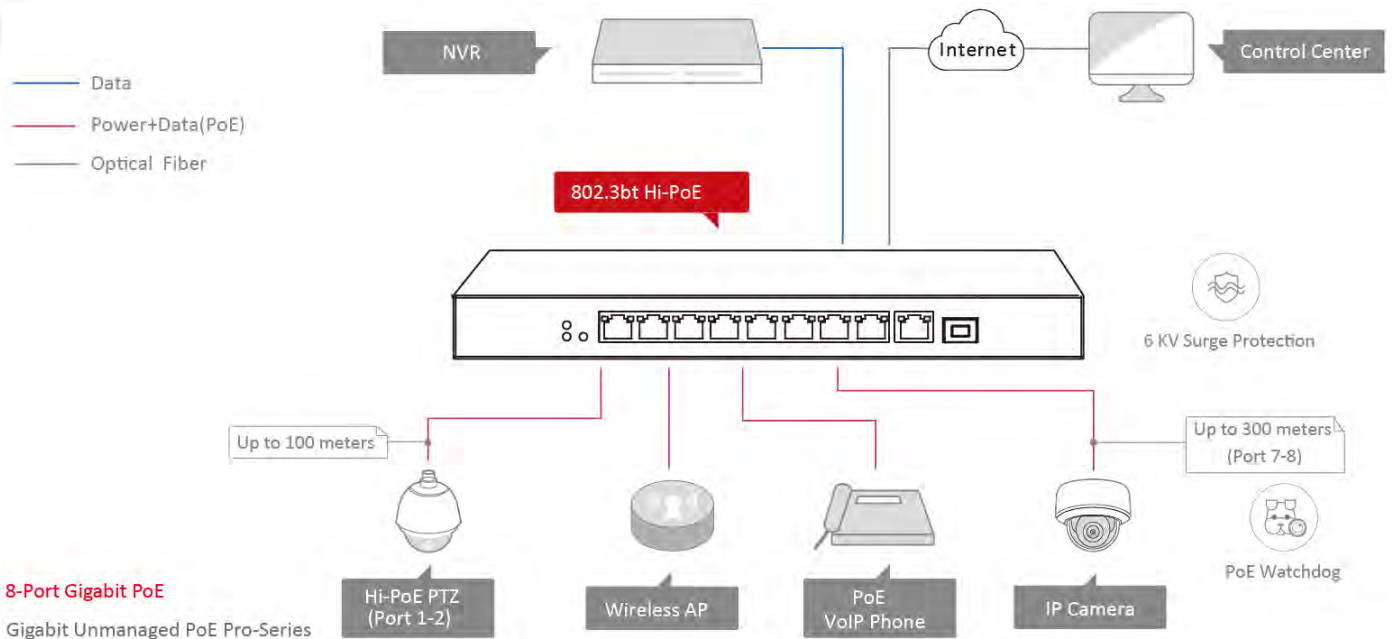

DS-3E0510HP-E

10-Port Gigabit Unmanaged Hi-PoE Switch

DS-3E0510HP-E switches are layer 2 Hi-PoE switches, providing advanced PoE power supply technology and Gigabit networks design on the basis of high-performance access to ensure stable data upload. The switches support Hi-PoE, long range, port isolation, and PoE watchdog function.

Key Feature

- 6 × gigabit PoE ports, 2 × gigabit Hi-PoE ports, 1 × gigabit RJ45 port, and 1 × gigabit fiber optical port.
- IEEE 802.3at/af/bt standard for Hi-PoE ports (Max. 90 W PoE output).
- IEEE 802.3at/af standard for PoE ports (Max. 30 W PoE output).
- IEEE 802.3, IEEE 802.3u, IEEE 802.3x, IEEE 802.3ab, and IEEE 802.3z standard.
- 6 KV surge protection for PoE ports.
- Up to 300 m long-range transmission.
- PoE watchdog to auto detect and restart the cameras that do not respond.
- Port isolation to improve network security.
- Gigabit network access design.
- Wire-speed forwarding.
- Store-and-forward switching.
- Solid high-strength metal shell.
- Reliable fan-free design.

Physical Interface

Front panel:

Back panel:

Available Model

DS-3E0510HP-E

Dimension (unit: mm)

Typical Application

Distributed by