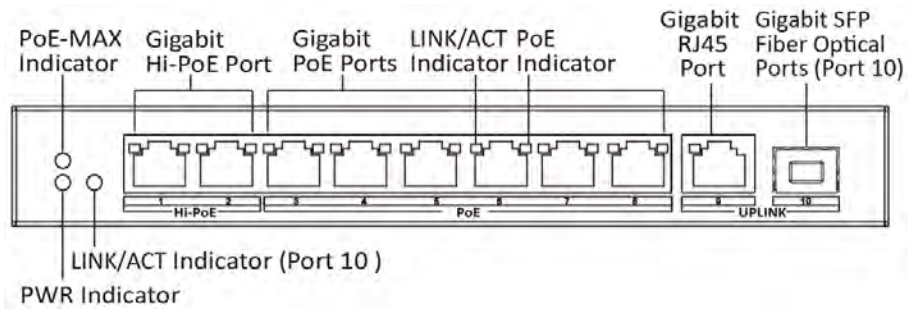

Physical Interface

Front panel:

Back panel: