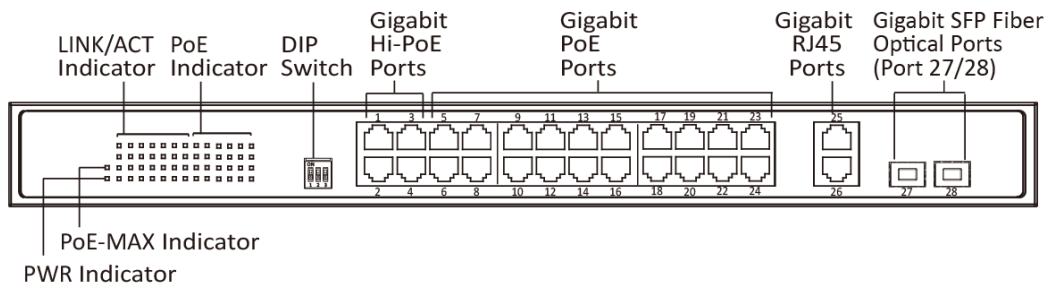

Physical Interface

Front panel:

Back panel: