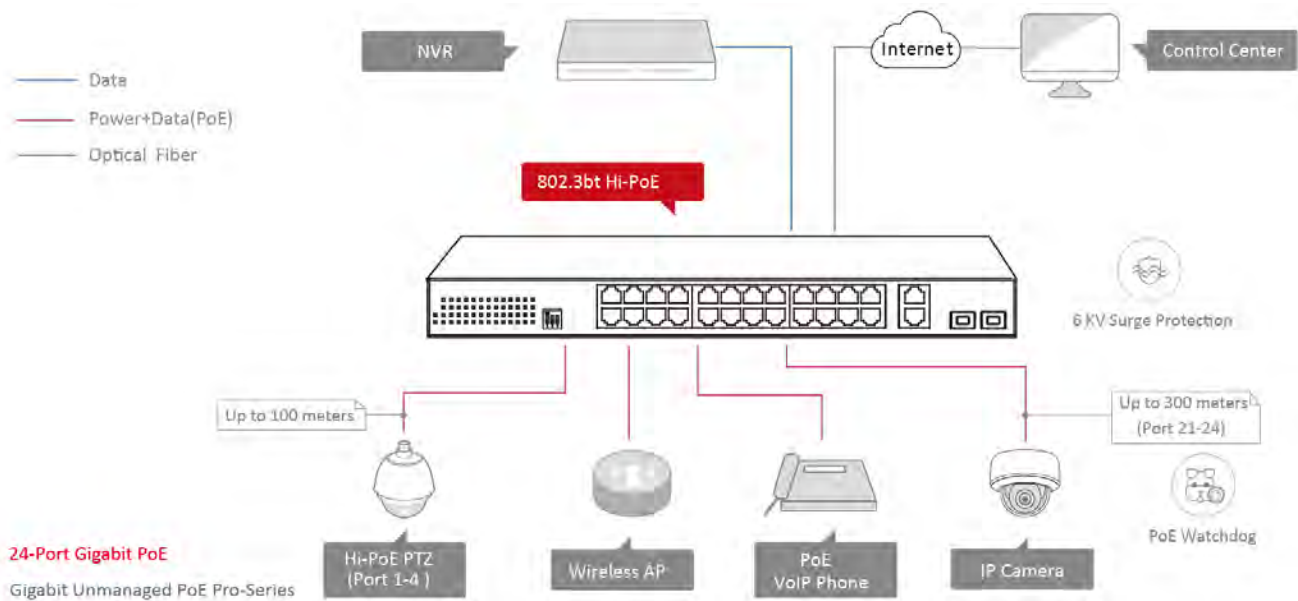

DS-3E0528HP-E**28-Port Gigabit Unmanaged Hi-PoE Switch**

DS-3E0528HP-E switches are layer 2 Hi-PoE switches, providing advanced PoE power supply technology and Gigabit networks design on the basis of high-performance access to ensure stable data upload. The switches support Hi-PoE, long range, port isolation, and PoE watchdog function.

**Key Feature**

- 20 × gigabit PoE ports, 4 × gigabit Hi-PoE ports, 2 × gigabit RJ45 ports, and 2 × gigabit fiber optical ports.
- IEEE 802.3at/af/bt standard for Hi-PoE ports (Max. 90 W PoE output).
- IEEE 802.3at/af standard for PoE ports (Max. 30 W PoE output).
- IEEE 802.3, IEEE 802.3u, IEEE 802.3x, IEEE 802.3ab, and IEEE 802.3z standard.
- 6 KV surge protection for PoE ports.
- Up to 300 m long-range transmission.
- PoE watchdog to auto detect and restart the cameras that do not respond.
- Port isolation to improve network security.
- Gigabit network access design.
- Wire-speed forwarding.
- Store-and-forward switching.
- Solid high-strength metal shell.

Physical Interface

Front panel:

Back panel:

Available Model

DS-3E0528HP-E

Dimension (unit: mm)

Typical Application

Distributed by