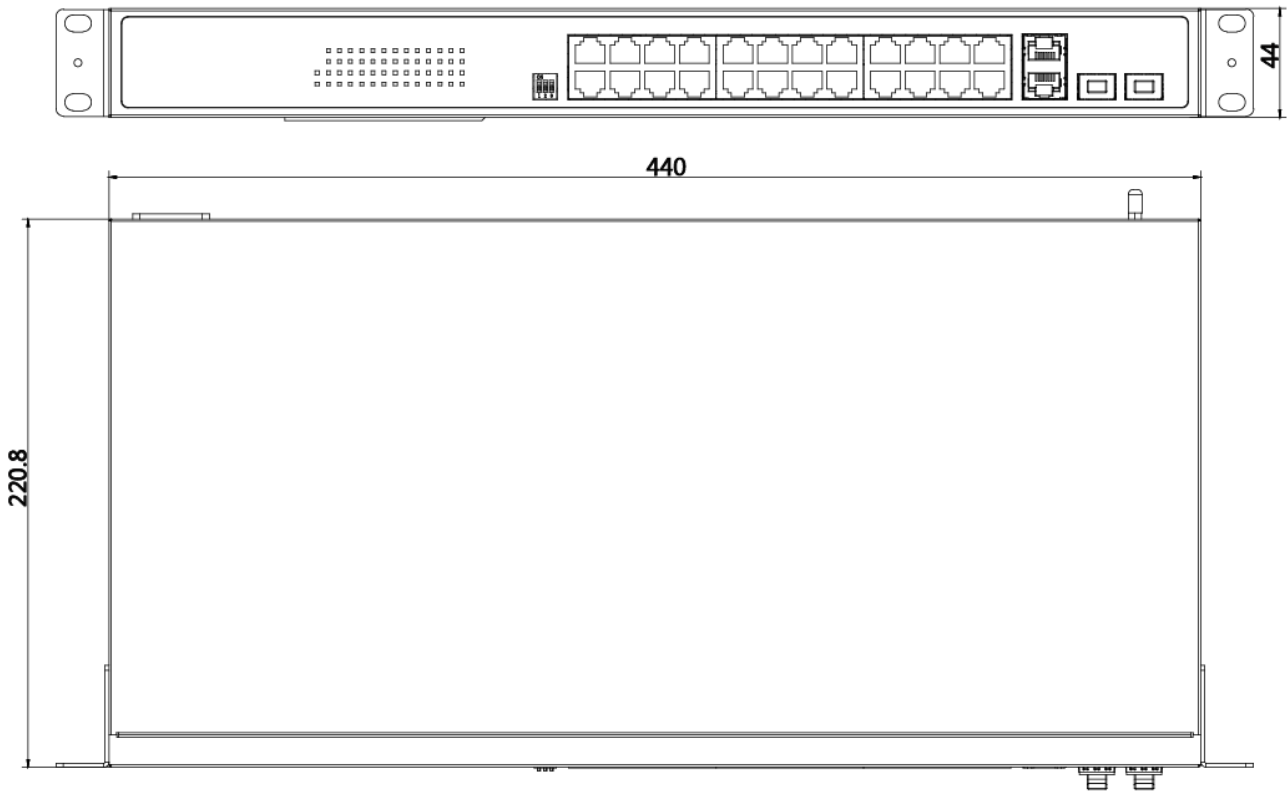

Physical Interface

Front panel:

Back panel:

Available Model

DS-3E0528HP-E

Dimension (unit: mm)

Typical Application

Distributed by