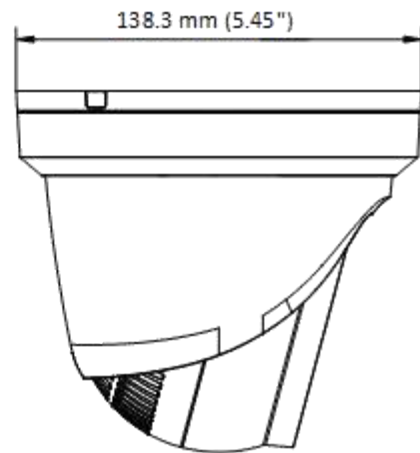

Available Model

DS-2TD1217B-3/PA

Dimension