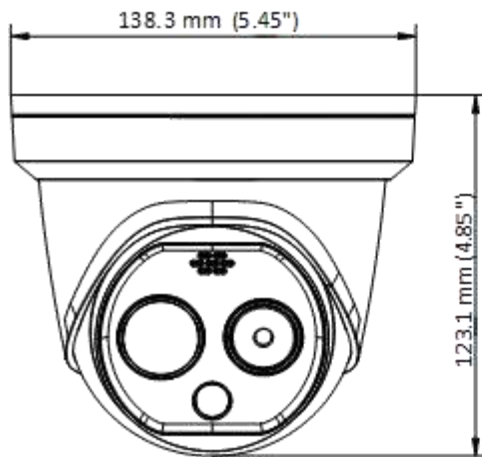

Available Model

DS-2TD1217B-3/PA

Dimension